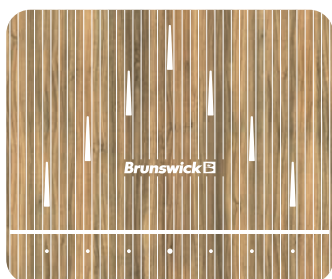

LANESCAPE CUSTOM COLORFULL FINISHES

Mocha Almond Fudge

Opto Printatre

Outer Limits

Peach Cobbler - Dark

Peach Cobbler - Light

Planetree Maple

Rare Earth Slate