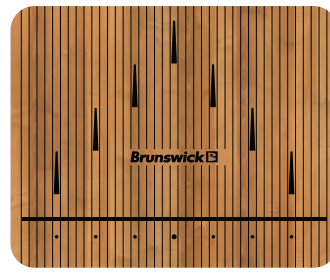

Backwoods Sycamore