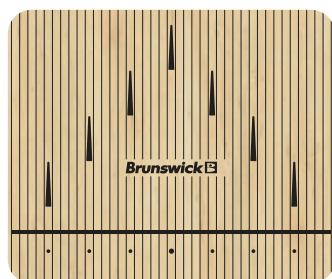

LANESCAPE CUSTOM COLORFULL FINISHES

Mocha Almond Fudge

Opto Printatre

Outer Limits

Peach Cobbler - Dark

Peach Cobbler - Light

Planetree Maple

Rare Earth Slate