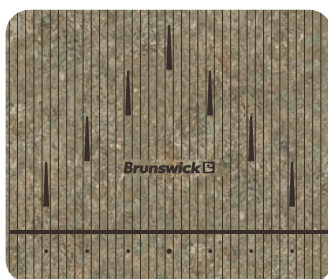

LANESCAPE CUSTOM COLORFULL FINISHES

Brunswick's line of ColorFull Lanes is the most complete in the industry, offering 10 standard color options. However, should a particular need arise requiring additional colors or patterns, we have released an additional 50 to fit your unique design intent.

LANESCAPE CUSTOM COLORFULL FINISHES

Mocha Almond Fudge

Opto Printatre

Outer Limits

Peach Cobbler - Dark

Peach Cobbler - Light

Planetree Maple

Rare Earth Slate