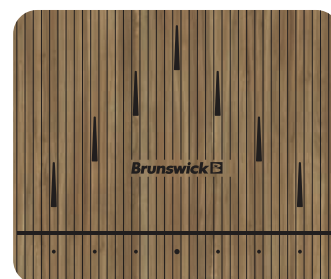

Illustrious Maple - Dark

Illustrious Maple - Light

Looks Likatre - Dark

Looks Likatre - Light

Machiatto - Dark

Machiatto - Light

Man on Moon

Mid Mod Walnut