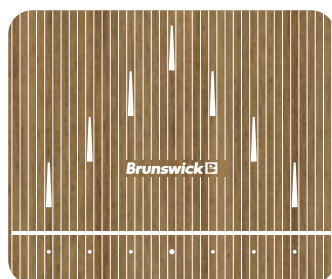

Ginger Snap - Light