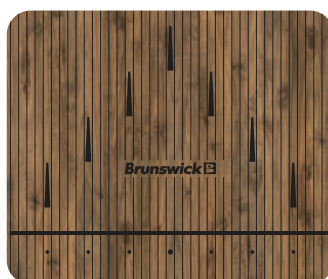

LANESCAPE CUSTOM COLORFULL FINISHES

Brunswick's line of ColorFull Lanes is the most complete in the industry, offering 10 standard color options. However, should a particular need arise requiring additional colors or patterns, we have released an additional 50 to fit your unique design intent.

Illustrious Maple - Dark

Illustrious Maple - Light

Looks Likatre - Dark

Looks Likatre - Light

Machiatto - Dark

Machiatto - Light

Man on Moon

Mid Mod Walnut