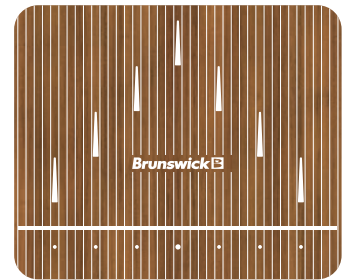

Afternoon Showers