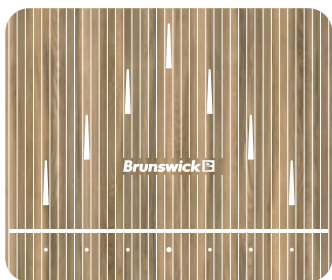

LANESCAPE CUSTOM COLORFULL FINISHES

Dining by Candlelight - Light