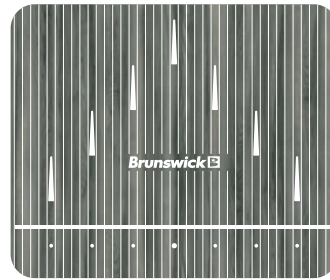

Afternoon Nap