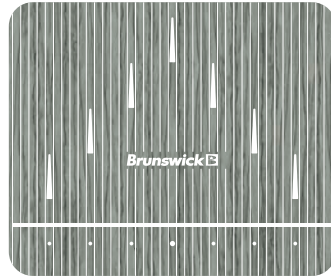

Zulu

CENTER STAGE™ FURNITURE

Colors are an approximate representation.
Contact your Brunswick representative for custom
finish solutions or to order finish samples.

www.brunswickbowling.com

Brunswick®
Experience is Everything.