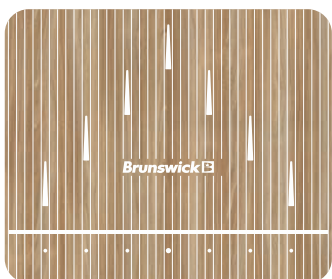

LANESCAPE CUSTOM COLORFULL FINISHES

Dining by Candlelight - Light

Ecrú

Eiskaffe

Giant Gray Bamboo

Ginger Snap - Dark

Ginger Snap - Light

Gotta Havit

Illustrious Maple - Dark

Illustrious Maple - Light

Looks Likatre - Dark

Looks Likatre - Light

Machiatto - Dark

Machiatto - Light

Man on Moon

Mid Mod Walnut