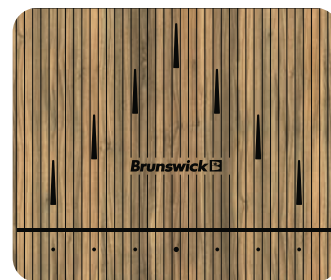

LANESCAPE CUSTOM COLORFULL FINISHES

Mocha Almond Fudge

Opto Printatre

Outer Limits

Peach Cobbler - Dark

Peach Cobbler - Light

Planetree Maple

Rare Earth Slate