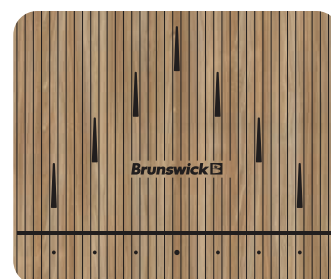

LANESCAPE CUSTOM COLORFULL FINISHES

Dining by Candlelight - Light

Ecrú

Eiskaffe

Giant Gray Bamboo

Ginger Snap - Dark

Ginger Snap - Light

Gotta Havit

Illustrious Maple - Dark

Illustrious Maple - Light

Looks Likatre - Dark

Looks Likatre - Light

Machiatto - Dark

Machiatto - Light

Man on Moon

Mid Mod Walnut