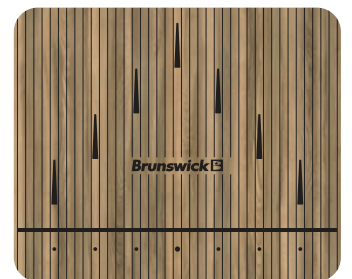

LANESCAPE CUSTOM COLORFULL FINISHES

Brunswick's line of ColorFull Lanes is the most complete in the industry, offering 10 standard color options. However, should a particular need arise requiring additional colors or patterns, we have released an additional 50 to fit your unique design intent.

Bohemian Edge

Brown Corolino Marble

Calcutta Marble

Caluna Cherry - Dark

Caluna Cherry - Light

Cognac Birdseye

Crackle Crunch

Dining by Candlelight - Dark