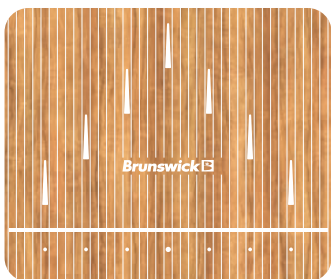

LANESCAPE CUSTOM COLORFULL FINISHES

Brunswick's line of ColorFull Lanes is the most complete in the industry, offering 10 standard color options. However, should a particular need arise requiring additional colors or patterns, we have released an additional 50 to fit your unique design intent.

Bohemian Edge

Brown Corolino Marble

Calcutta Marble

Caluna Cherry - Dark

Caluna Cherry - Light

Cognac Birdseye

Crackle Crunch

Dining by Candlelight - Dark