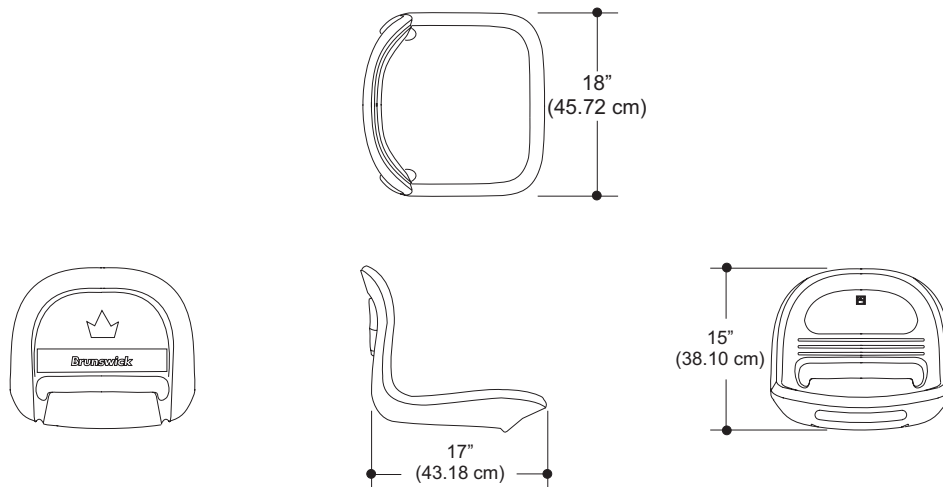

Contour Seat