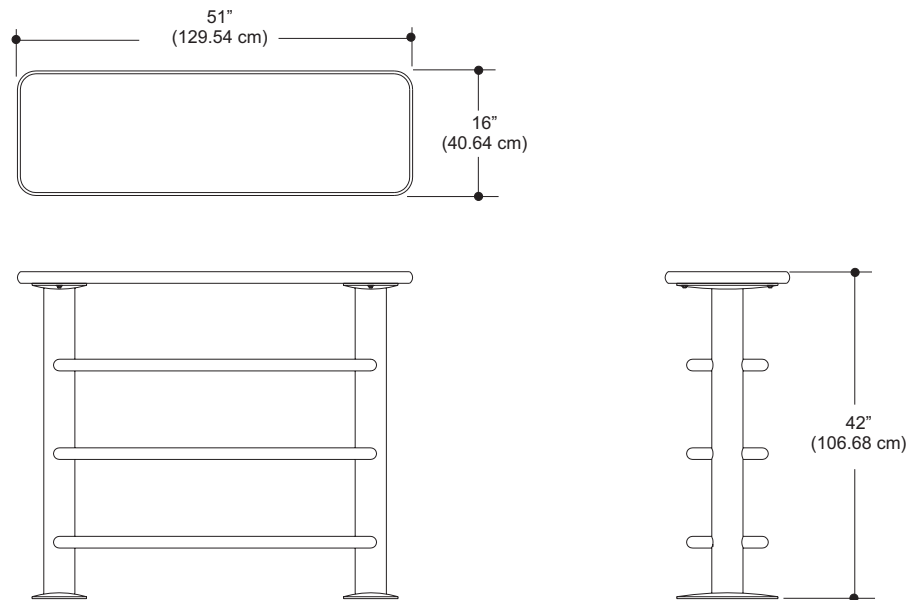

Shelf for Modular Walls

Ball Rack For Modular Walls

Trash Receptacle

TWIN SEAT BENCH SEATING

Plastic Drink Holder

End Table w/Holes

BALL RETURN RACK AND HOOD

BALL RACKS

Circular House Ball Rack w/LCD

Circular House Ball Rack

In-Line House Ball Rack w/Top

TABLES AND CHAIRS

Cocktail Table Bar - Tall/Short

Triangle Table w/Leaning Rail

Free Standing Chair - Tall/Short

Premium Free Standing Chair - Tall/Short