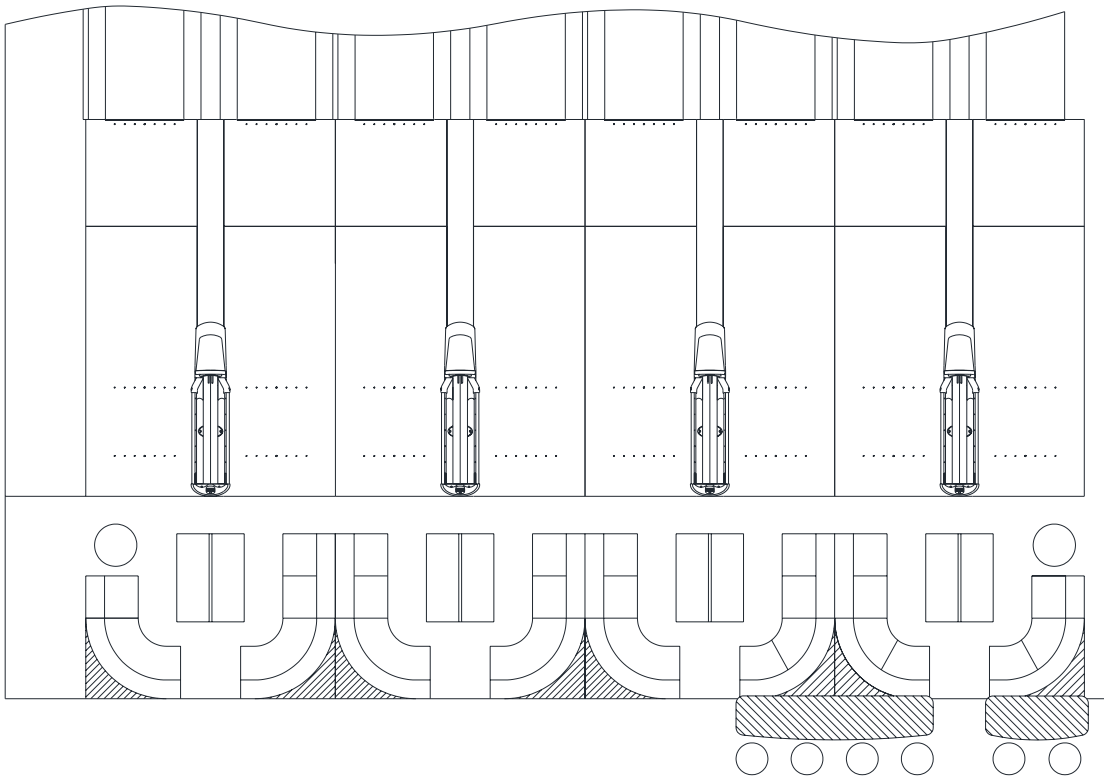

Circular House Ball Rack w/LCD

Circular House Ball Rack

In-Line House Ball Rack w/Top

TABLES AND CHAIRS

Cocktail Table Bar - Tall/Short

Triangle Table w/Leaning Rail

Free Standing Chair - Tall/Short

Premium Free Standing Chair - Tall/Short

Contour Seat

Intentionally Blank Page

Section 3: Center Stage Furniture Layouts

9' BOWLERS AREA

Figure 1

Figure 2

Figure 3

Figure 4

Figure 5

Figure 6

Figure 7

Figure 8

Figure 9

12' BOWLERS AREA

Figure 10

15' BOWLER'S AREA