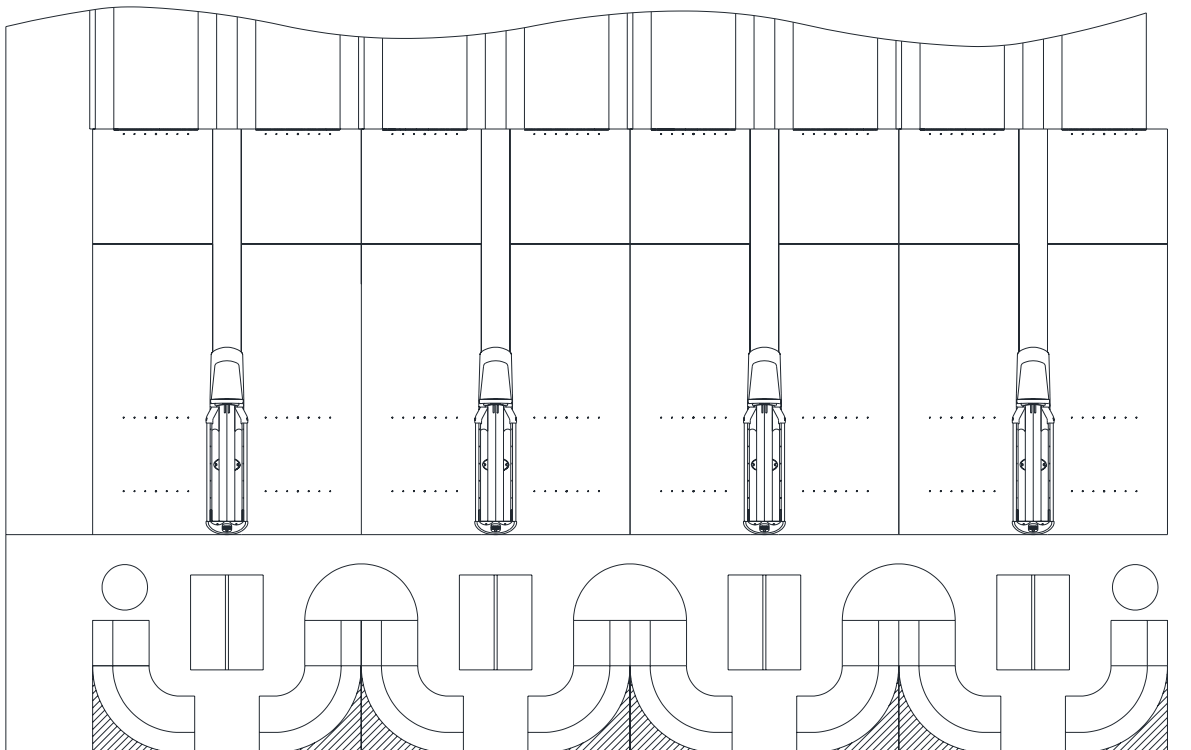

Circular House Ball Rack w/LCD

Circular House Ball Rack

In-Line House Ball Rack w/Top

TABLES AND CHAIRS

Cocktail Table Bar - Tall/Short

Triangle Table w/Leaning Rail

Free Standing Chair - Tall/Short

Premium Free Standing Chair - Tall/Short

Contour Seat

Intentionally Blank Page

Section 3: Center Stage Furniture Layouts

9' BOWLERS AREA

Figure 1

Figure 2

Figure 3

Figure 4

Figure 5

Figure 6

Figure 7

Figure 8

Figure 9

12' BOWLERS AREA

Figure 10

15' BOWLER'S AREA