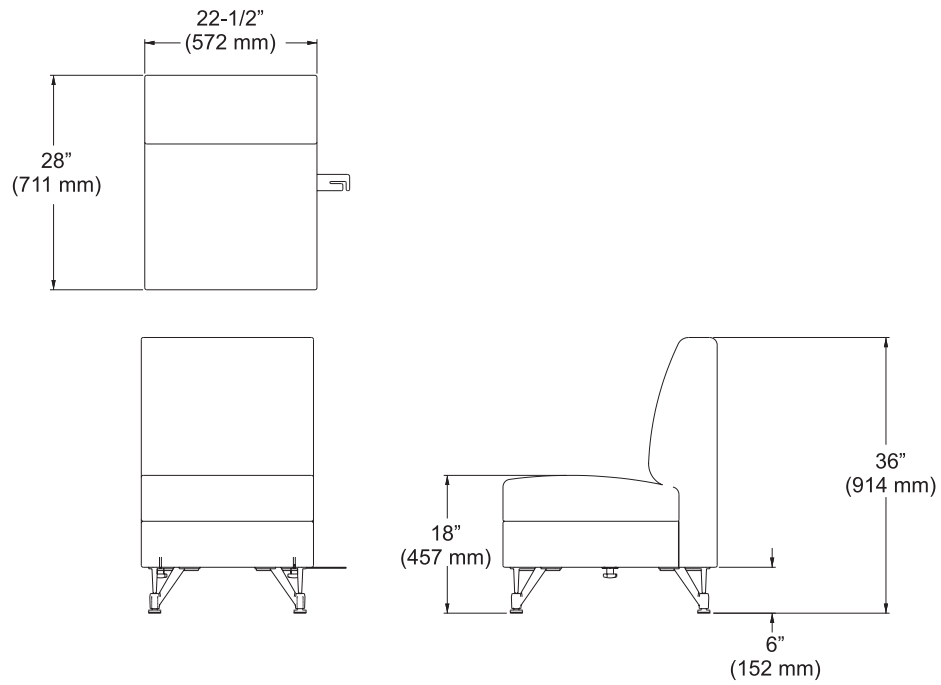

Narrow Coffee Table with Scorer and Power 64-860044-xxx

UPHOLSTERED FURNITURE

Single Table w/Power 64-860028-xxx

Half Round with Seat 64-860028-xxx

Half Round with Table 64-860028-xxx

Single Seat 64-860009-xxx