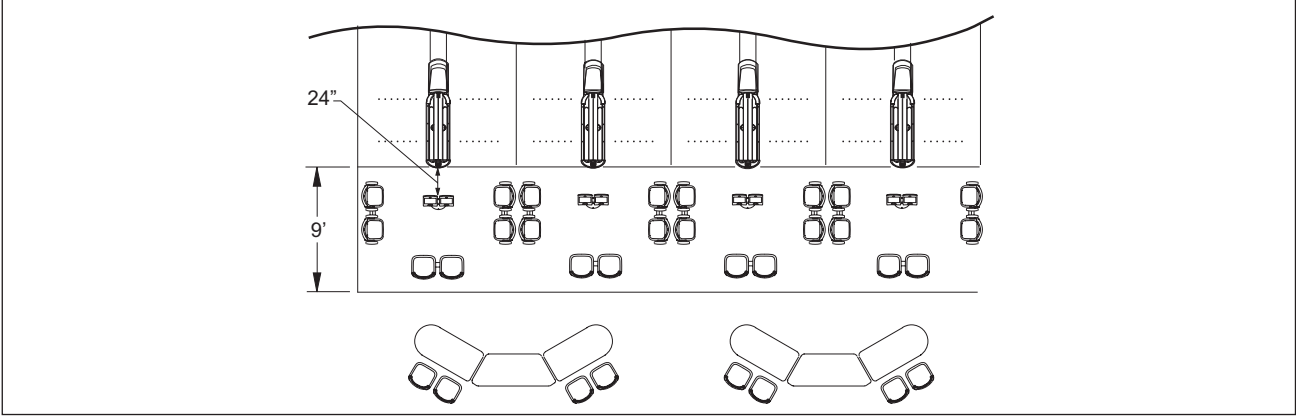

Section 1: Framework Furniture Layouts

COMPETITION SERIES

9' Bowlers Area

Framework Competition Series with 9' Bowler's Area