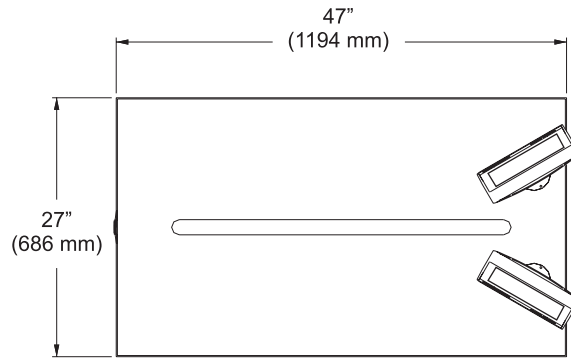

Narrow Coffee Table with Scorer and Power 64-860044-xxx