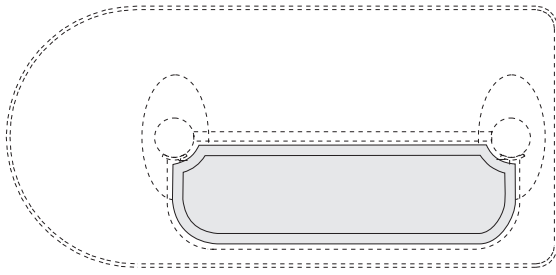

Oval Tabletop

Swing Swivel w/Contour Seats

Oval Tabletop - Reduced Length

Swing Swivel w/Contour Seats

MODULAR WALL

Rectangular Top

Rectangular Top w/Attached Seating

Swing Swivel w/Contour Seats

Round End Top

Round End Top w/Attached Seating
Swing Swivel w/Contour Seats

Trapezoid Top

Trapezoid Top w/Attached Seating

Swing Swivel w/Contour Seats

Half Width Rectangular Top

Triangular Top

Coat Hanger for Modular Wall

Shelf for Modular Walls

Ball Rack For Modular Walls

Trash Receptacle

TWIN SEAT BENCH SEATING

Plastic Drink Holder

End Table w/Holes

BALL RETURN RACK AND HOOD

BALL RACKS

Circular House Ball Rack w/LCD

Circular House Ball Rack

In-Line House Ball Rack w/Top

TABLES AND CHAIRS

Cocktail Table Bar - Tall/Short

Triangle Table w/Leaning Rail

Free Standing Chair - Tall/Short

Premium Free Standing Chair - Tall/Short