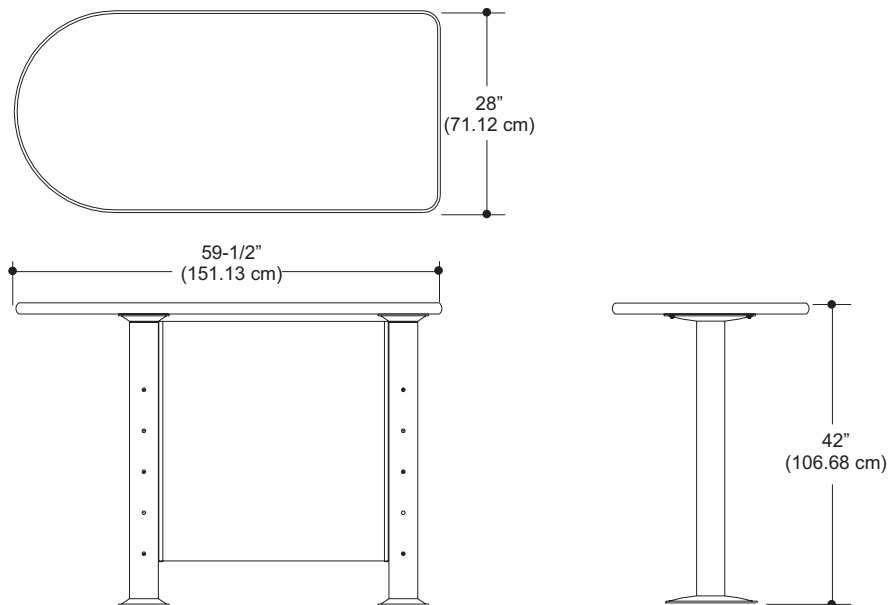

Round End Top