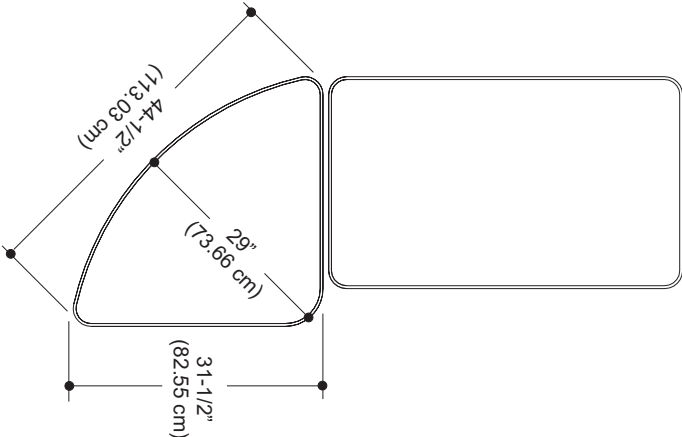

Round End Top

Round End Top w/Attached Seating
Swing Swivel w/Contour Seats

Trapezoid Top

Trapezoid Top w/Attached Seating

Swing Swivel w/Contour Seats

Half Width Rectangular Top

Triangular Top

Coat Hanger for Modular Wall