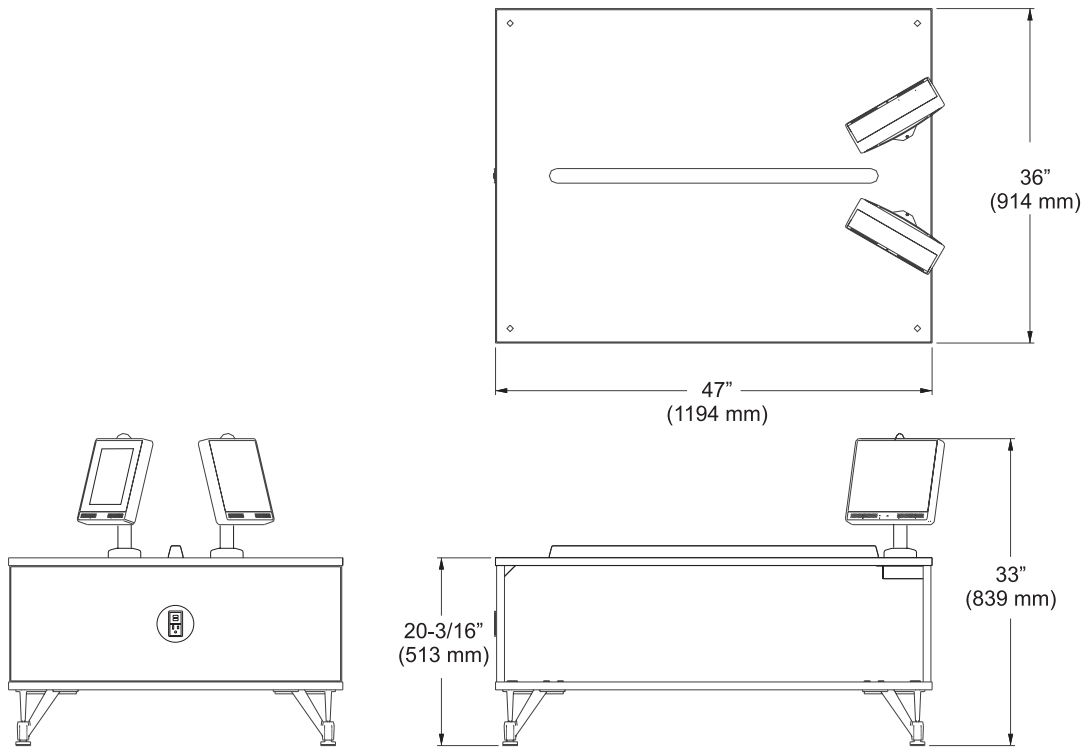

COFFEE TABLES

Standard Coffee Table and Divider 64-860039-xxx

Narrow Coffee Table 64-860040-xxx

Standard Coffee Table with Power 64-860041-xxx

Narrow Coffee Table with Power 64-860042-xxx

Coffee Table with Scorer and Power 64-860043-xxx