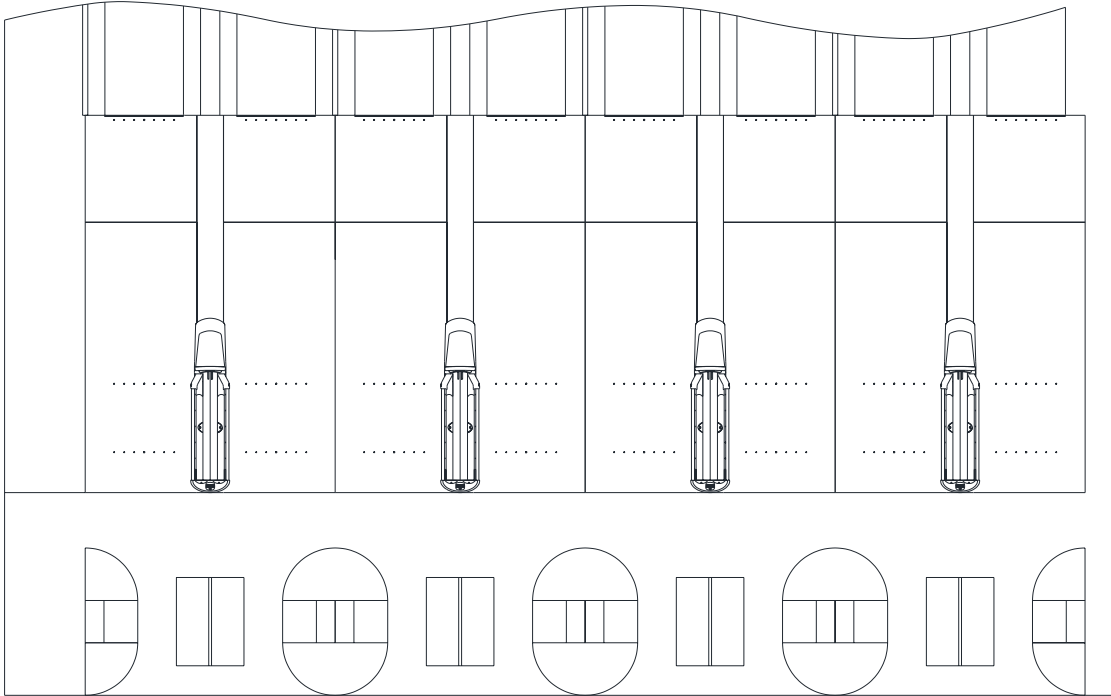

Circular House Ball Rack w/LCD

Circular House Ball Rack

In-Line House Ball Rack w/Top

TABLES AND CHAIRS

Cocktail Table Bar - Tall/Short

Triangle Table w/Leaning Rail

Free Standing Chair - Tall/Short

Premium Free Standing Chair - Tall/Short

Contour Seat

Intentionally Blank Page

Section 3: Center Stage Furniture Layouts

9' BOWLERS AREA

Figure 1

Figure 2

Figure 3

Figure 4

Figure 5

Figure 6

Figure 7

Figure 8

Figure 9

12' BOWLERS AREA

Figure 10

15' BOWLER'S AREA