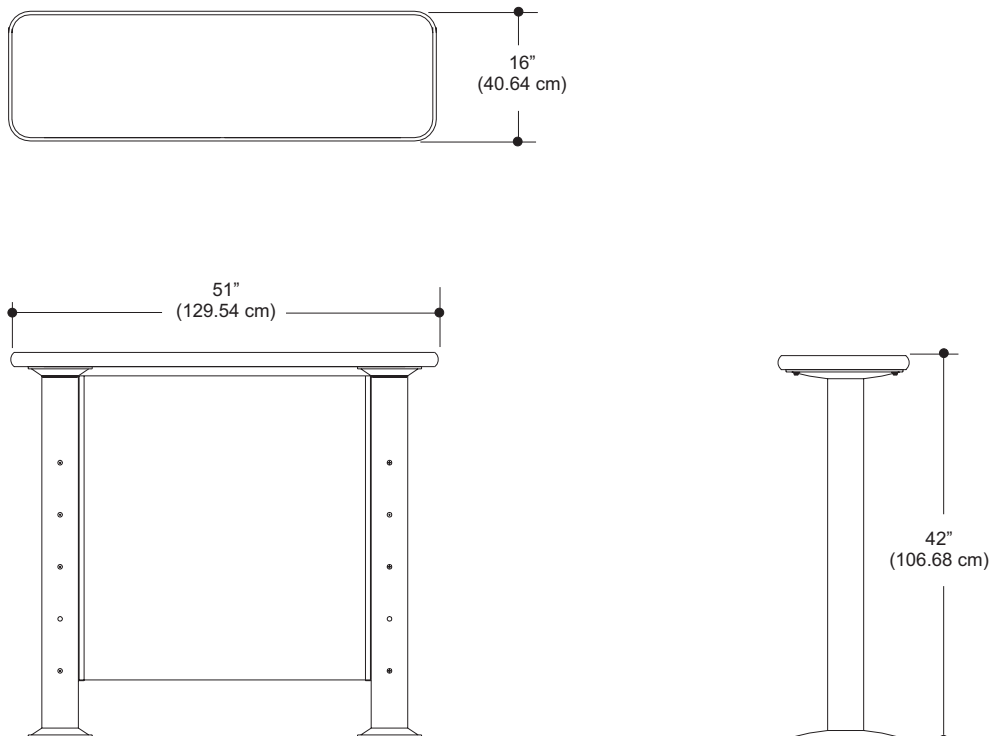

Round End Top

Round End Top w/Attached Seating
Swing Swivel w/Contour Seats

Trapezoid Top

Trapezoid Top w/Attached Seating

Swing Swivel w/Contour Seats

Half Width Rectangular Top

Triangular Top

Coat Hanger for Modular Wall