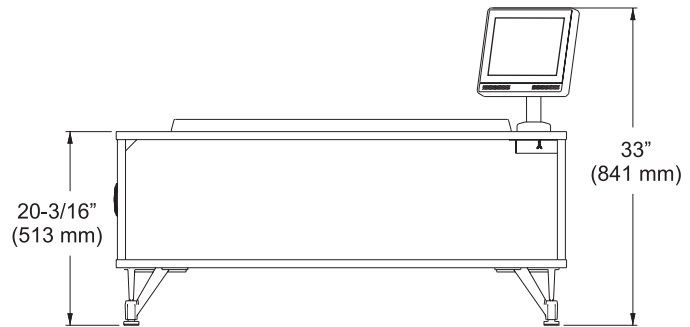

Narrow Coffee Table with Scorer and Power 64-860044-xxx