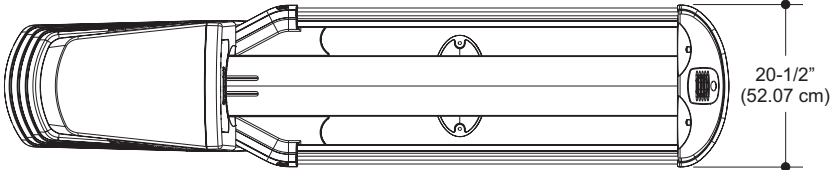

Round End Top

Round End Top w/Attached Seating
Swing Swivel w/Contour Seats

Trapezoid Top

Trapezoid Top w/Attached Seating

Swing Swivel w/Contour Seats

Half Width Rectangular Top

Triangular Top

Coat Hanger for Modular Wall

Shelf for Modular Walls

Ball Rack For Modular Walls

Trash Receptacle

TWIN SEAT BENCH SEATING

Plastic Drink Holder

End Table w/Holes

BALL RETURN RACK AND HOOD

BALL RACKS

Circular House Ball Rack w/LCD

Circular House Ball Rack

In-Line House Ball Rack w/Top

TABLES AND CHAIRS

Cocktail Table Bar - Tall/Short

Triangle Table w/Leaning Rail

Free Standing Chair - Tall/Short

Premium Free Standing Chair - Tall/Short