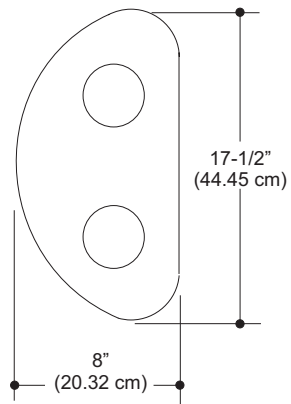

Shelf for Modular Walls

Ball Rack For Modular Walls

Trash Receptacle

TWIN SEAT BENCH SEATING

Plastic Drink Holder

End Table w/Holes

BALL RETURN RACK AND HOOD

BALL RACKS