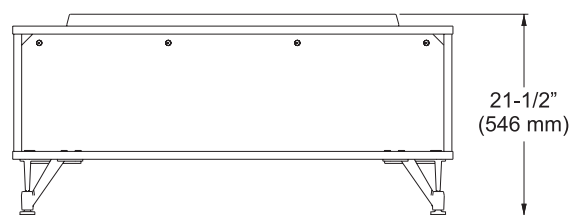

COFFEE TABLES

Standard Coffee Table and Divider 64-860039-xxx

Narrow Coffee Table 64-860040-xxx

Standard Coffee Table with Power 64-860041-xxx

Narrow Coffee Table with Power 64-860042-xxx

Coffee Table with Scorer and Power 64-860043-xxx