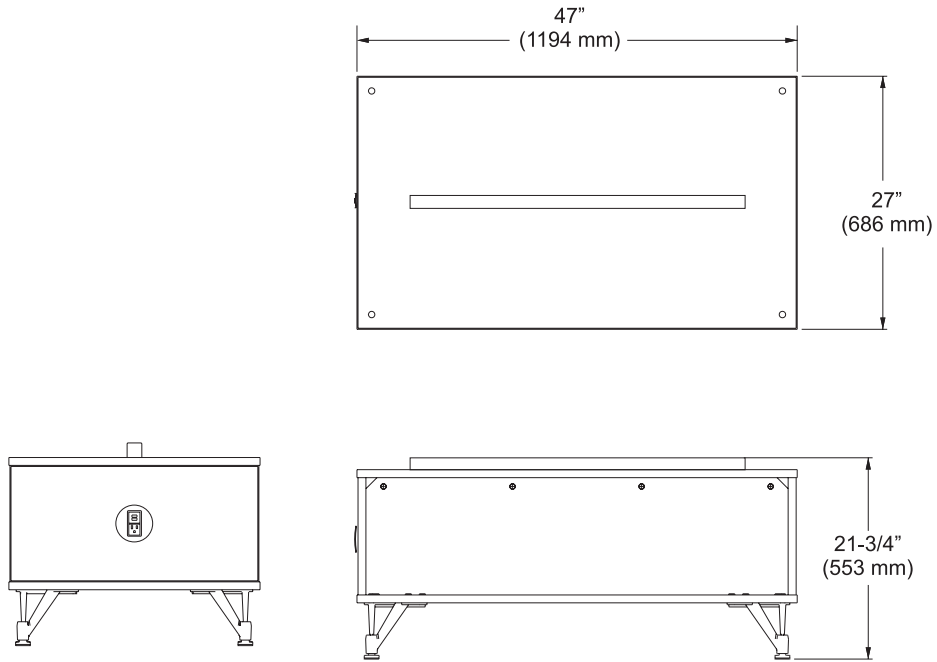

COFFEE TABLES

Standard Coffee Table and Divider 64-860039-xxx

Narrow Coffee Table 64-860040-xxx

Standard Coffee Table with Power 64-860041-xxx

Narrow Coffee Table with Power 64-860042-xxx

Coffee Table with Scorer and Power 64-860043-xxx