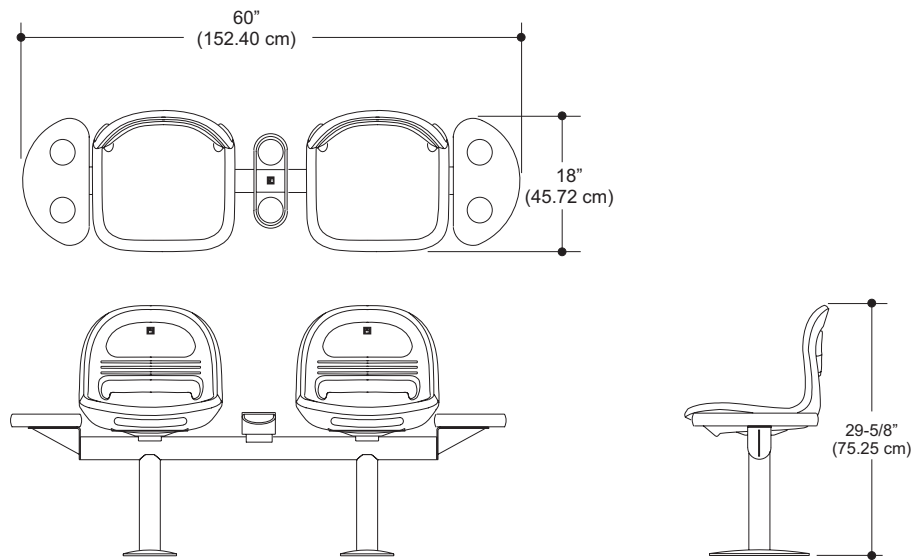

Shelf for Modular Walls

Ball Rack For Modular Walls

Trash Receptacle

TWIN SEAT BENCH SEATING

Plastic Drink Holder

End Table w/Holes

BALL RETURN RACK AND HOOD

BALL RACKS

Circular House Ball Rack w/LCD

Circular House Ball Rack

In-Line House Ball Rack w/Top

TABLES AND CHAIRS

Cocktail Table Bar - Tall/Short

Triangle Table w/Leaning Rail

Free Standing Chair - Tall/Short

Premium Free Standing Chair - Tall/Short