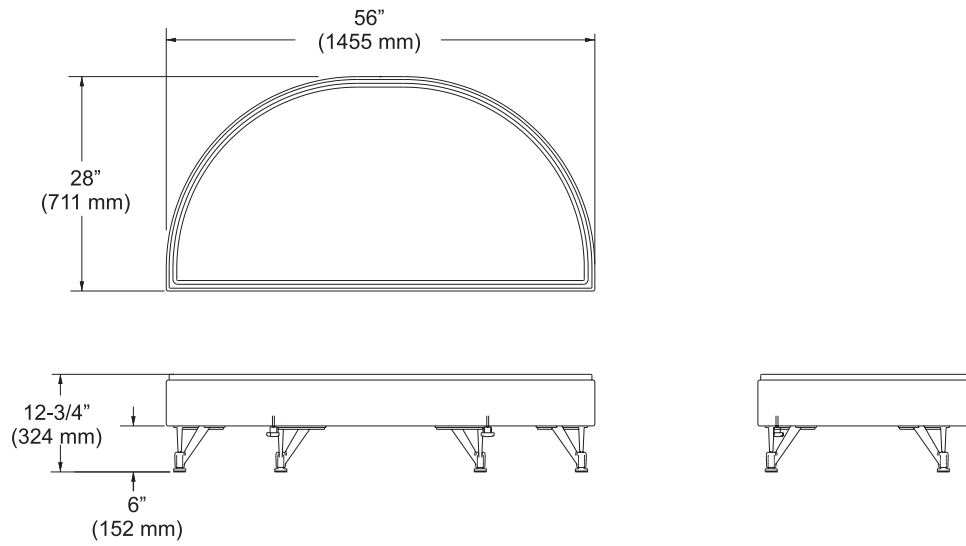

Narrow Coffee Table with Scorer and Power 64-860044-xxx

UPHOLSTERED FURNITURE

Single Table w/Power 64-860028-xxx

Half Round with Seat 64-860028-xxx

Half Round with Table 64-860028-xxx

Single Seat 64-860009-xxx