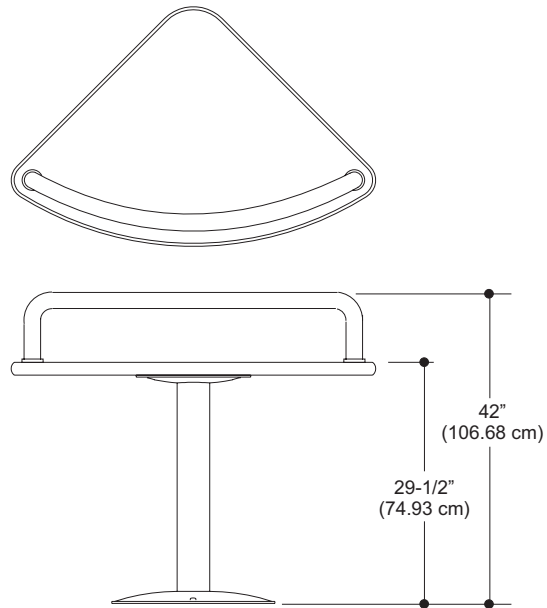

Circular House Ball Rack w/LCD

Circular House Ball Rack

In-Line House Ball Rack w/Top

TABLES AND CHAIRS

Cocktail Table Bar - Tall/Short

Triangle Table w/Leaning Rail

Free Standing Chair - Tall/Short

Premium Free Standing Chair - Tall/Short