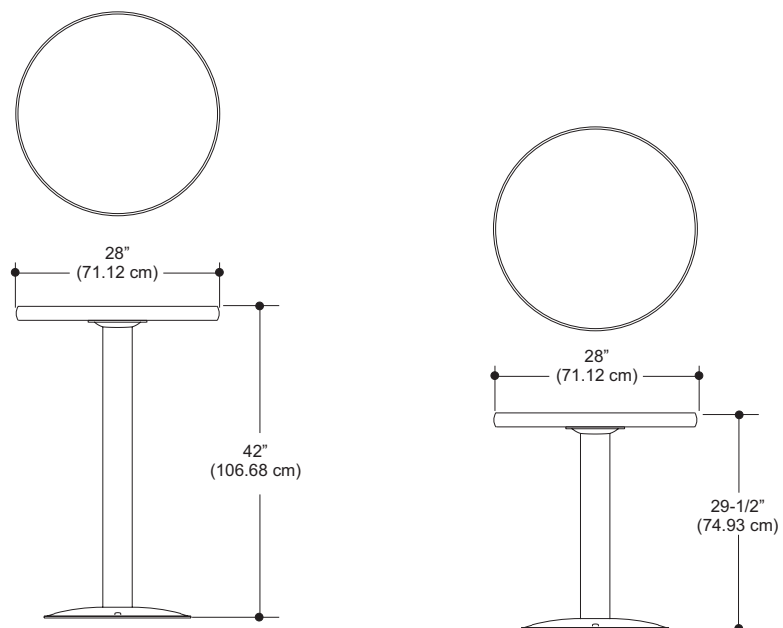

Circular House Ball Rack w/LCD

Circular House Ball Rack

In-Line House Ball Rack w/Top

TABLES AND CHAIRS

Cocktail Table Bar - Tall/Short

Triangle Table w/Leaning Rail

Free Standing Chair - Tall/Short

Premium Free Standing Chair - Tall/Short