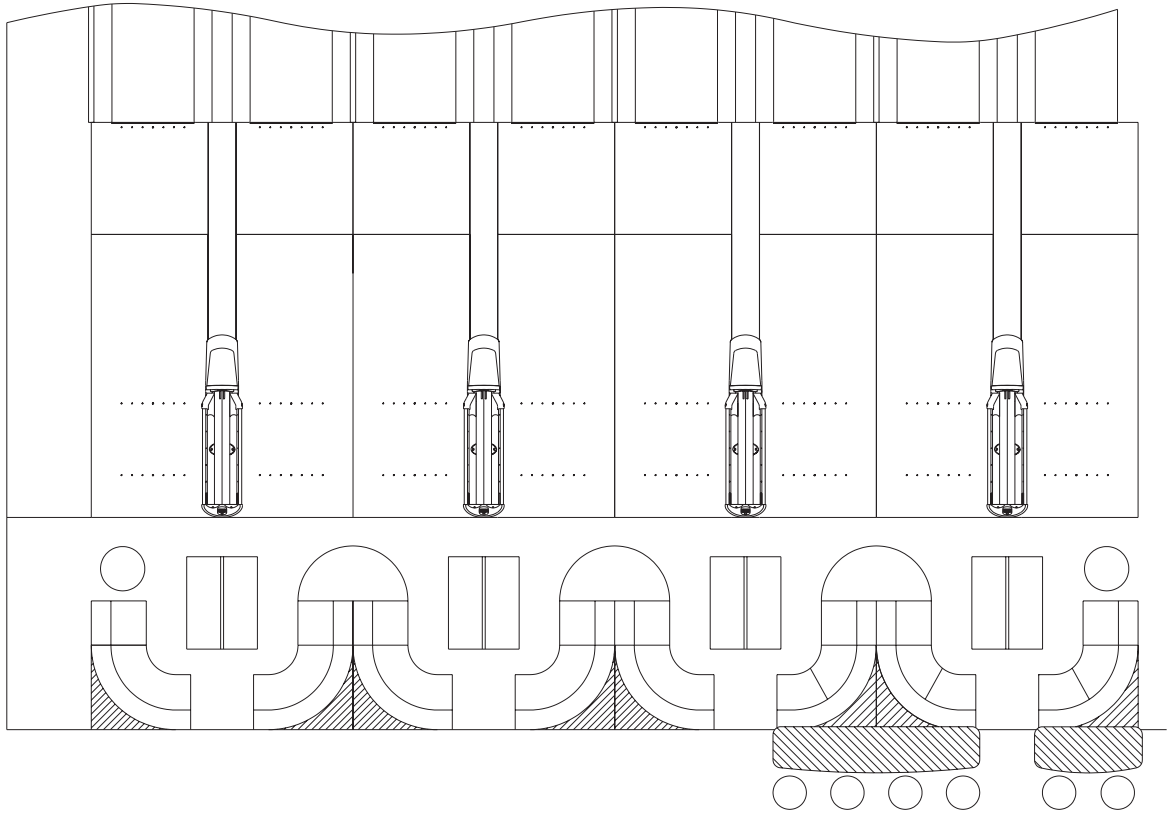

Circular House Ball Rack w/LCD

Circular House Ball Rack

In-Line House Ball Rack w/Top

TABLES AND CHAIRS

Cocktail Table Bar - Tall/Short

Triangle Table w/Leaning Rail

Free Standing Chair - Tall/Short

Premium Free Standing Chair - Tall/Short

Contour Seat

Intentionally Blank Page

Section 3: Center Stage Furniture Layouts

9' BOWLERS AREA

Figure 1

Figure 2

Figure 3

Figure 4

Figure 5

Figure 6

Figure 7

Figure 8

Figure 9

12' BOWLERS AREA

Figure 10

15' BOWLER'S AREA