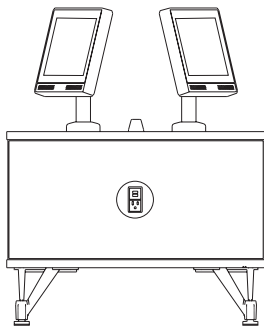

Narrow Coffee Table with Scorer and Power 64-860044-xxx