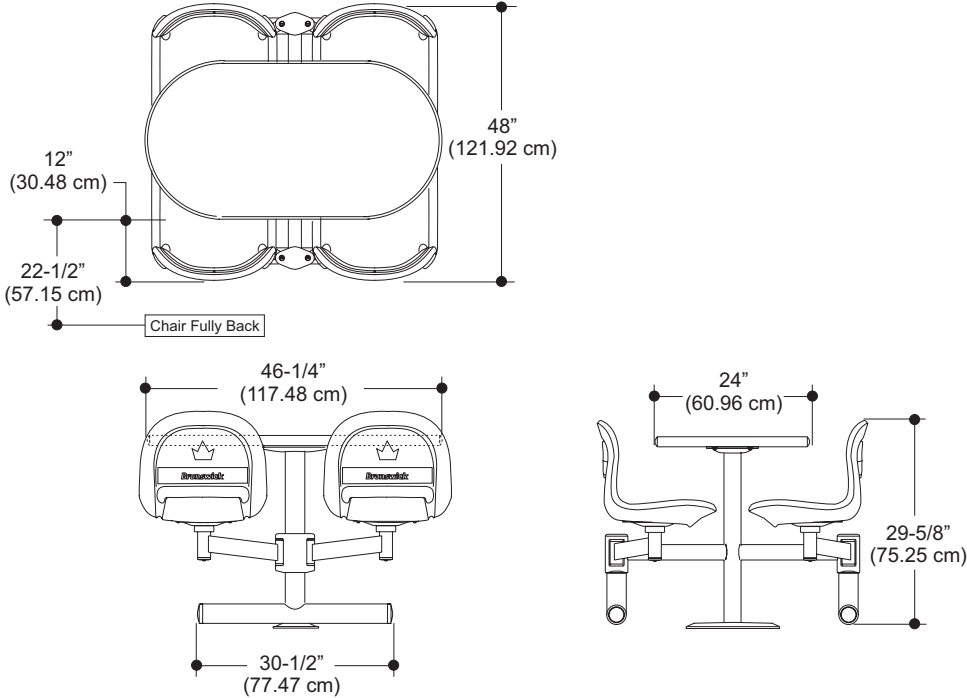

Oval Tabletop - Reduced Length

Swing Swivel w/Contour Seats