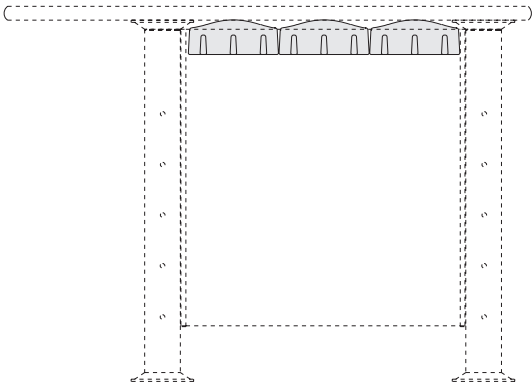

Round End Top

Round End Top w/Attached Seating
Swing Swivel w/Contour Seats

Trapezoid Top

Trapezoid Top w/Attached Seating

Swing Swivel w/Contour Seats

Half Width Rectangular Top

Triangular Top

Coat Hanger for Modular Wall