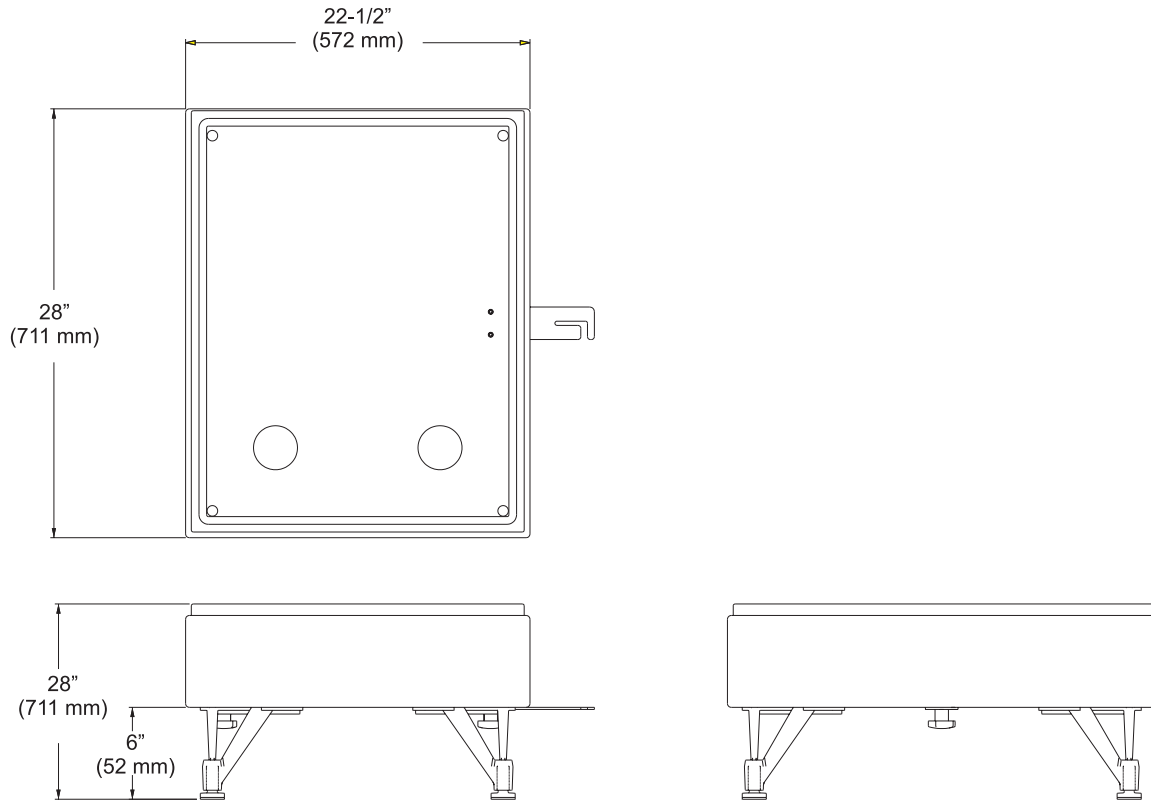

UPHOLSTERED FURNITURE

Single Table w/Power 64-860028-xxx