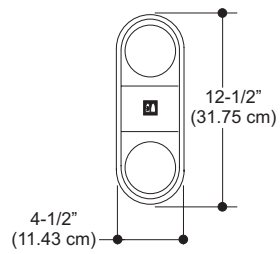

Shelf for Modular Walls

Ball Rack For Modular Walls

Trash Receptacle

TWIN SEAT BENCH SEATING

Plastic Drink Holder

End Table w/Holes

BALL RETURN RACK AND HOOD

BALL RACKS

Circular House Ball Rack w/LCD

Circular House Ball Rack

In-Line House Ball Rack w/Top

TABLES AND CHAIRS

Cocktail Table Bar - Tall/Short

Triangle Table w/Leaning Rail

Free Standing Chair - Tall/Short

Premium Free Standing Chair - Tall/Short