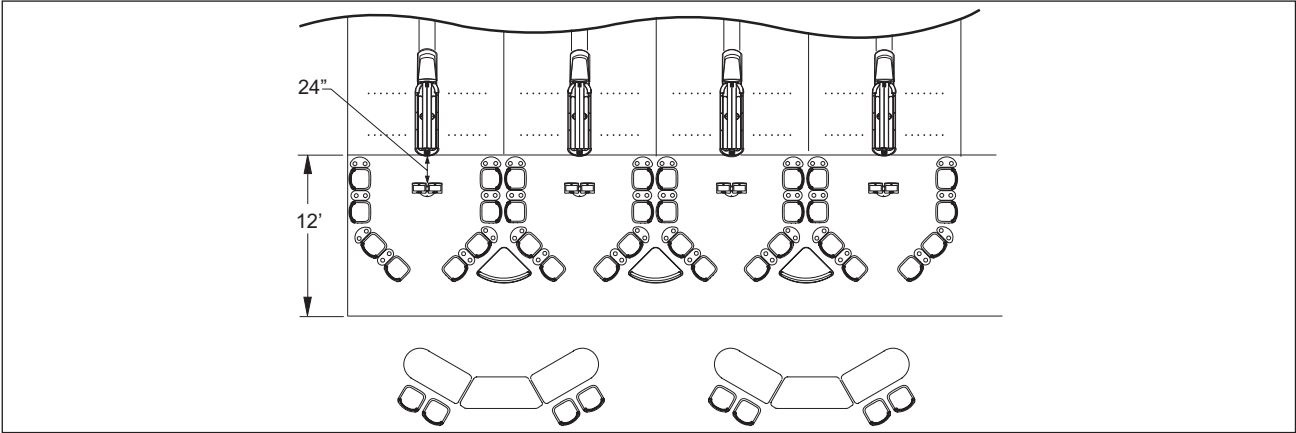

12' Bowlers Area

Framework Competition Series with 12' Bowler's Area