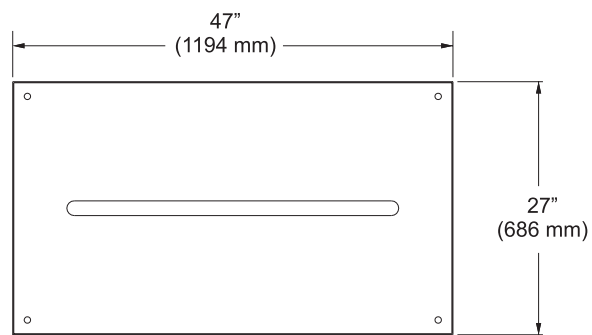

Narrow Coffee Table 64-860040-xxx