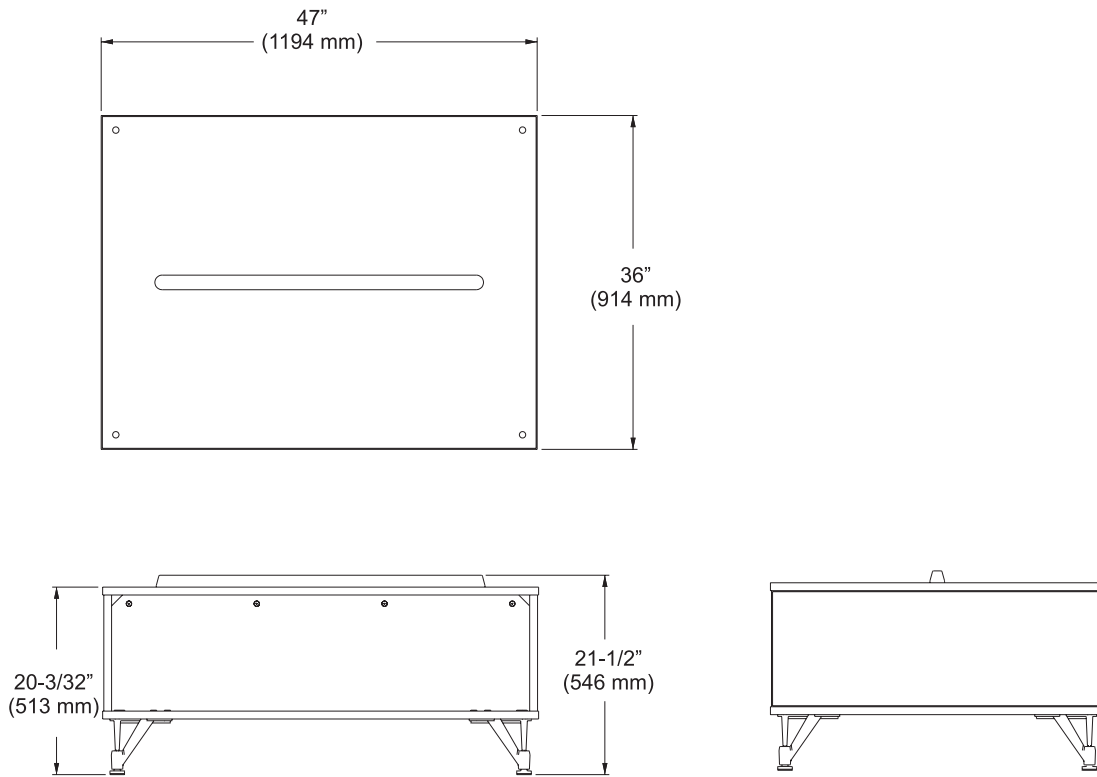

COFFEE TABLES

Standard Coffee Table and Divider 64-860039-xxx

Narrow Coffee Table 64-860040-xxx

Standard Coffee Table with Power 64-860041-xxx

Narrow Coffee Table with Power 64-860042-xxx

Coffee Table with Scorer and Power 64-860043-xxx