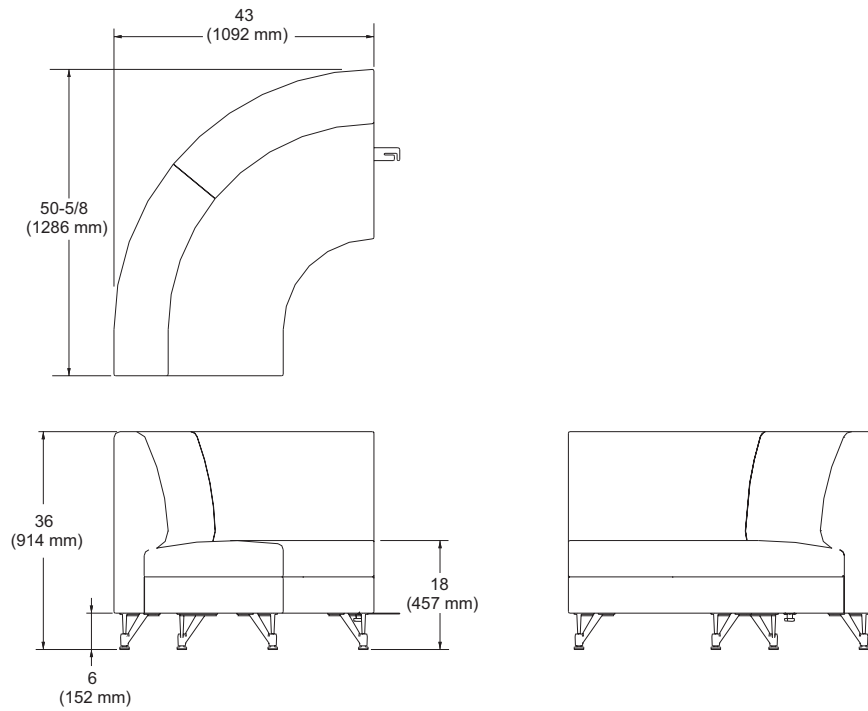

Round Corner - Left 64-860002-xxx