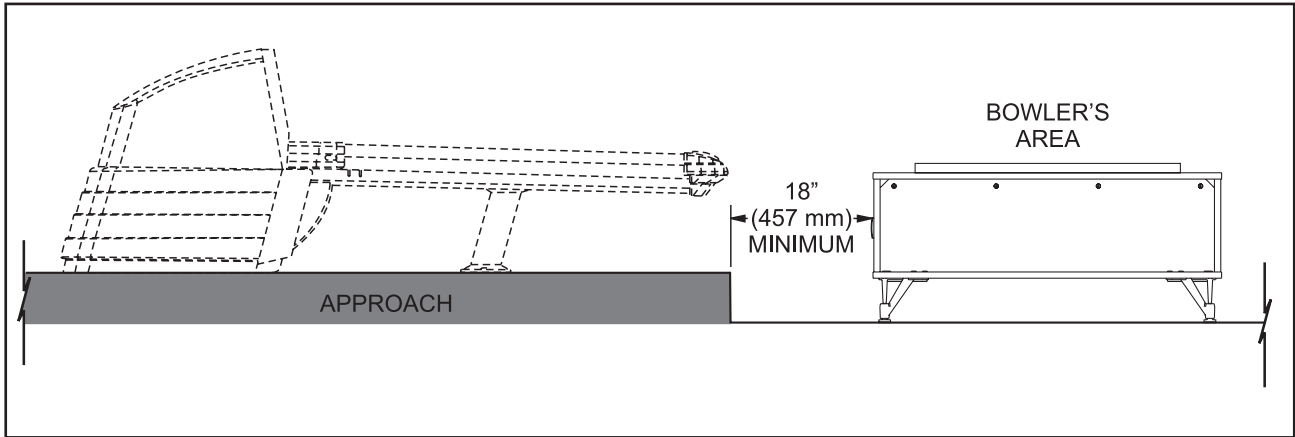

***CAUTION!** Will designate a mechanical or nonelectrical alert which could potentially cause product damage.*

Will designate grounding alerts.

IMPORTANT!: The distance between the furniture and the approach step up must be a minimum of 18" (457 mm). This distance is also required for any other objects or obstacles near the furniture.