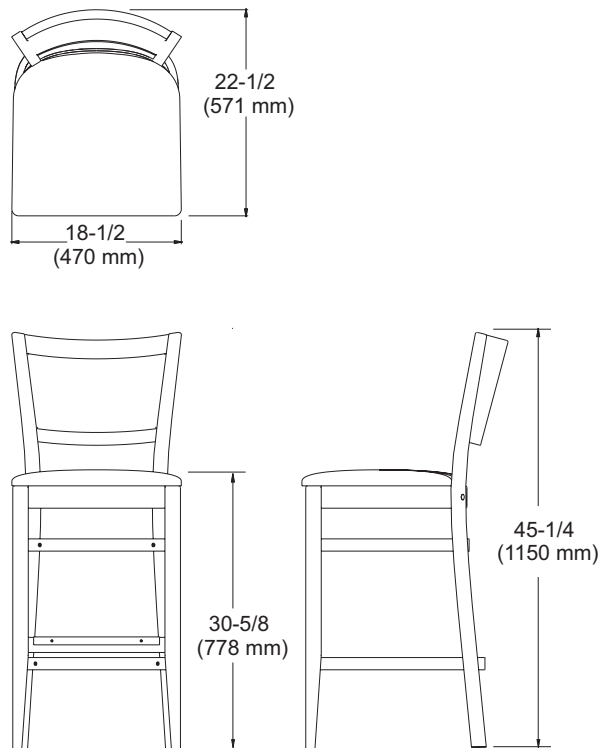

Mama Melissa Barstool Seat 64-860119-xxx

**Mama Millessa
Bar Stool Seat
64-860119-xxx**