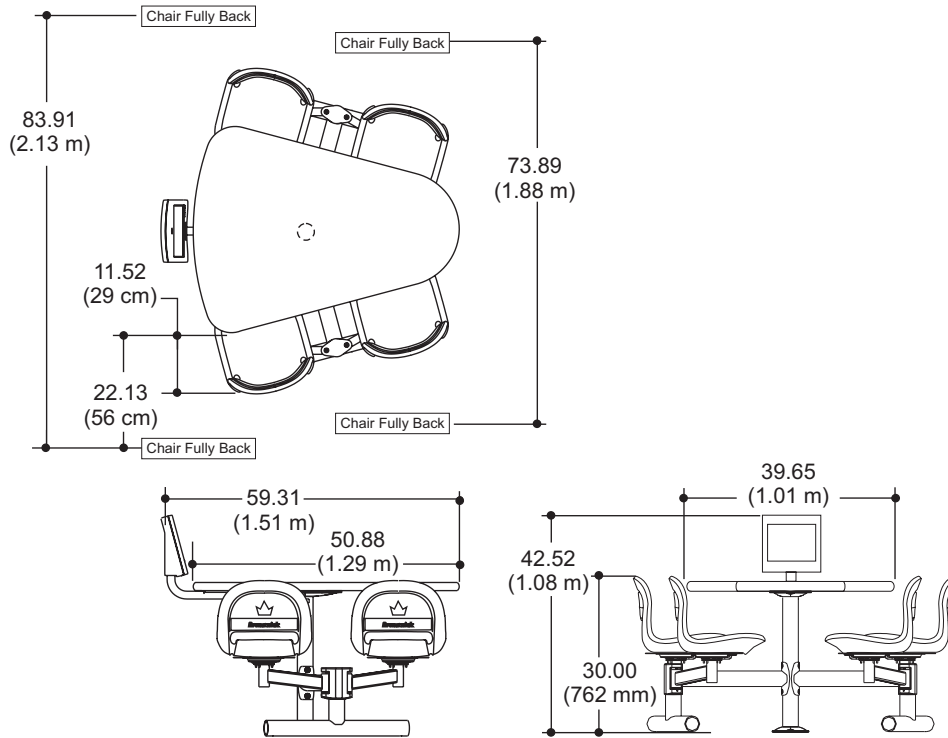

BOWLER TABLETOP SEATING

Triangular Tabletop

Swing Swivel w/Contour Seats