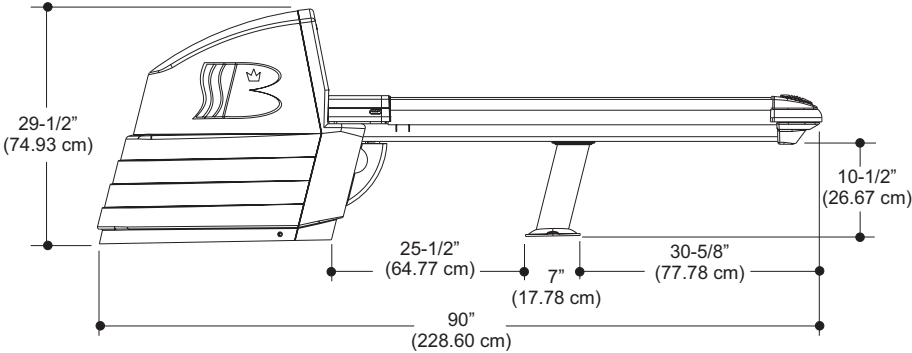

Shelf for Modular Walls

Ball Rack For Modular Walls

Trash Receptacle

TWIN SEAT BENCH SEATING

Plastic Drink Holder

End Table w/Holes

BALL RETURN RACK AND HOOD

BALL RACKS

Circular House Ball Rack w/LCD

Circular House Ball Rack

In-Line House Ball Rack w/Top

TABLES AND CHAIRS

Cocktail Table Bar - Tall/Short

Triangle Table w/Leaning Rail

Free Standing Chair - Tall/Short

Premium Free Standing Chair - Tall/Short