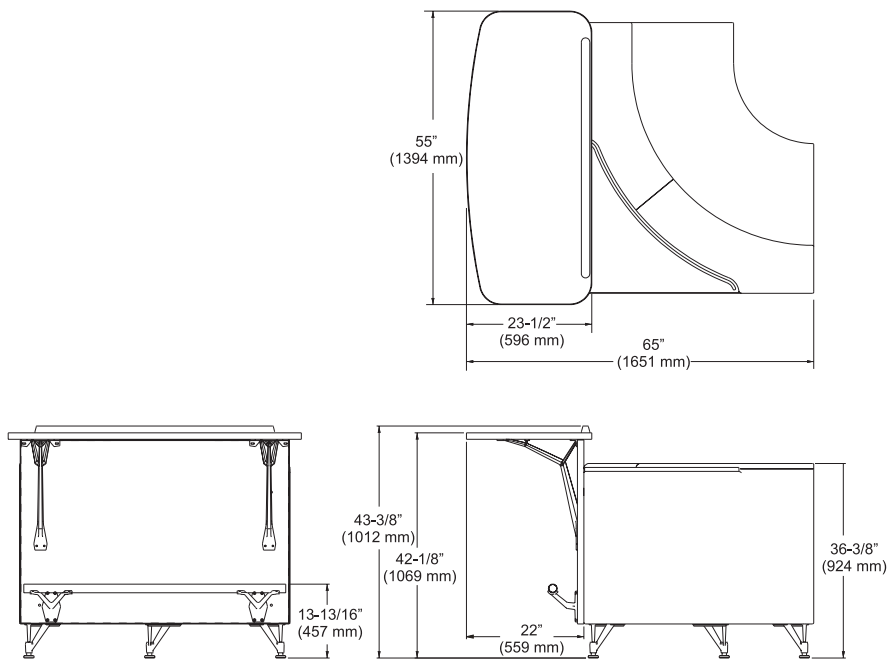

Round Corner w/Top - Left 64-860001-xxx

MODWALLS

Attached Modwall Top (Lane Pair) 64-860045-xxx

Attached Modwall - Right (End Lane) 64-860050-xxx

Attached Modwall - Left (End Lane) 64-860051-xxx

CHAIRS

Jill Chair 64-860101-xxx