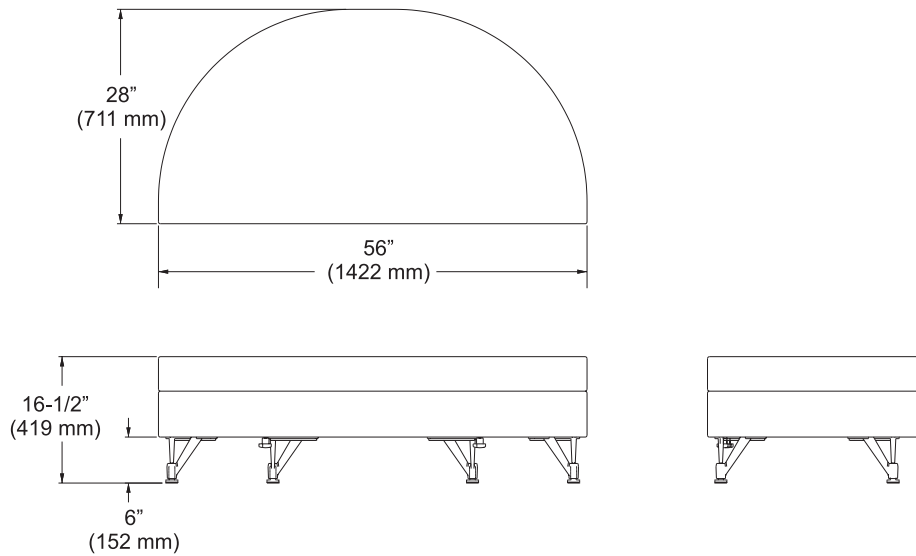

Narrow Coffee Table with Scorer and Power 64-860044-xxx

UPHOLSTERED FURNITURE

Single Table w/Power 64-860028-xxx

Half Round with Seat 64-860028-xxx

Half Round with Table 64-860028-xxx

Single Seat 64-860009-xxx