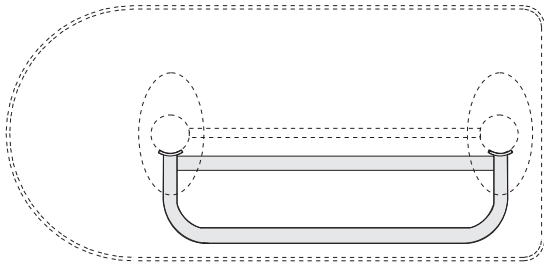

Round End Top

Round End Top w/Attached Seating
Swing Swivel w/Contour Seats

Trapezoid Top

Trapezoid Top w/Attached Seating

Swing Swivel w/Contour Seats

Half Width Rectangular Top

Triangular Top

Coat Hanger for Modular Wall

Shelf for Modular Walls

Ball Rack For Modular Walls

Trash Receptacle

TWIN SEAT BENCH SEATING

Plastic Drink Holder

End Table w/Holes

BALL RETURN RACK AND HOOD

BALL RACKS