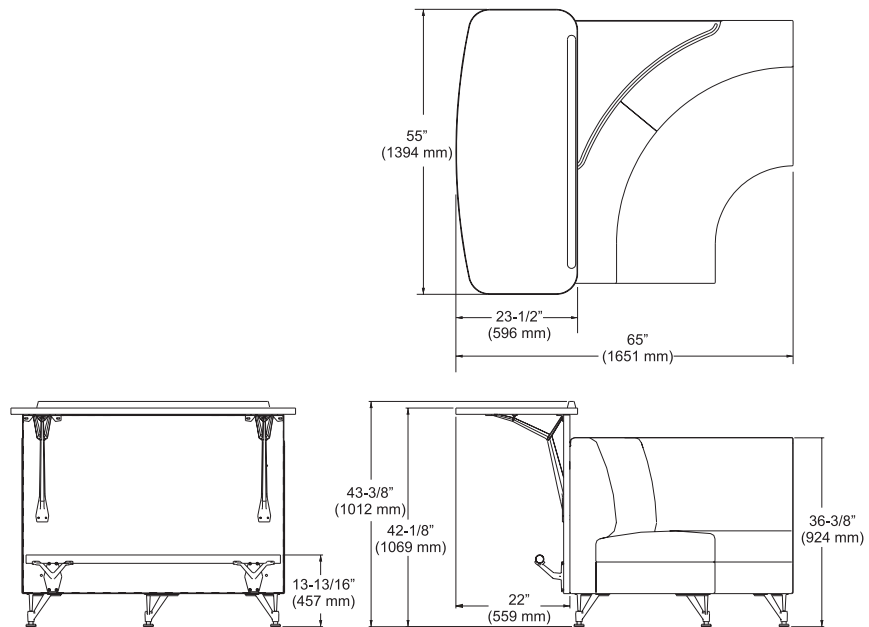

Round Corner w/Top - Left 64-860001-xxx

MODWALLS

Attached Modwall Top (Lane Pair) 64-860045-xxx

Attached Modwall - Right (End Lane) 64-860050-xxx

Attached Modwall - Left (End Lane) 64-860051-xxx

CHAIRS

Jill Chair 64-860101-xxx