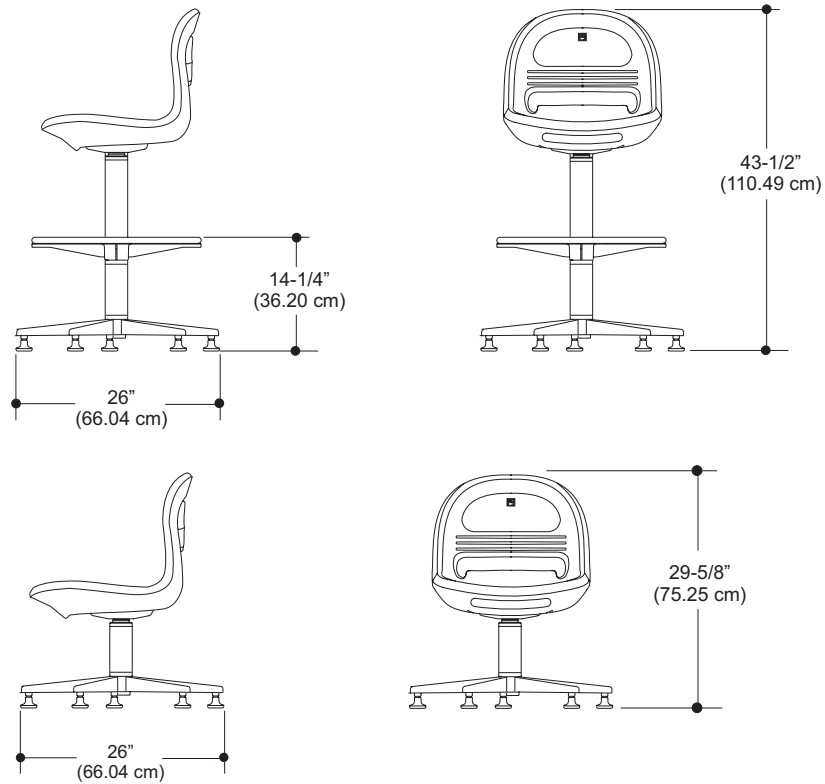

Shelf for Modular Walls

Ball Rack For Modular Walls

Trash Receptacle

TWIN SEAT BENCH SEATING

Plastic Drink Holder

End Table w/Holes

BALL RETURN RACK AND HOOD

BALL RACKS

Circular House Ball Rack w/LCD

Circular House Ball Rack

In-Line House Ball Rack w/Top

TABLES AND CHAIRS

Cocktail Table Bar - Tall/Short

Triangle Table w/Leaning Rail

Free Standing Chair - Tall/Short

Premium Free Standing Chair - Tall/Short