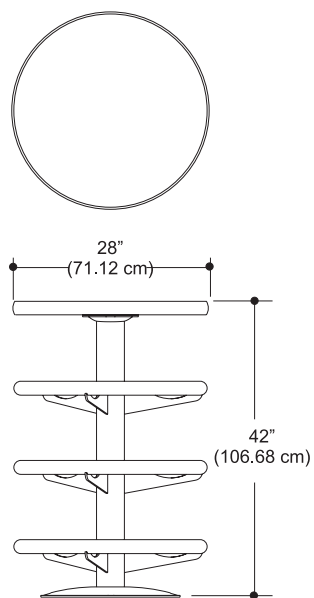

Circular House Ball Rack