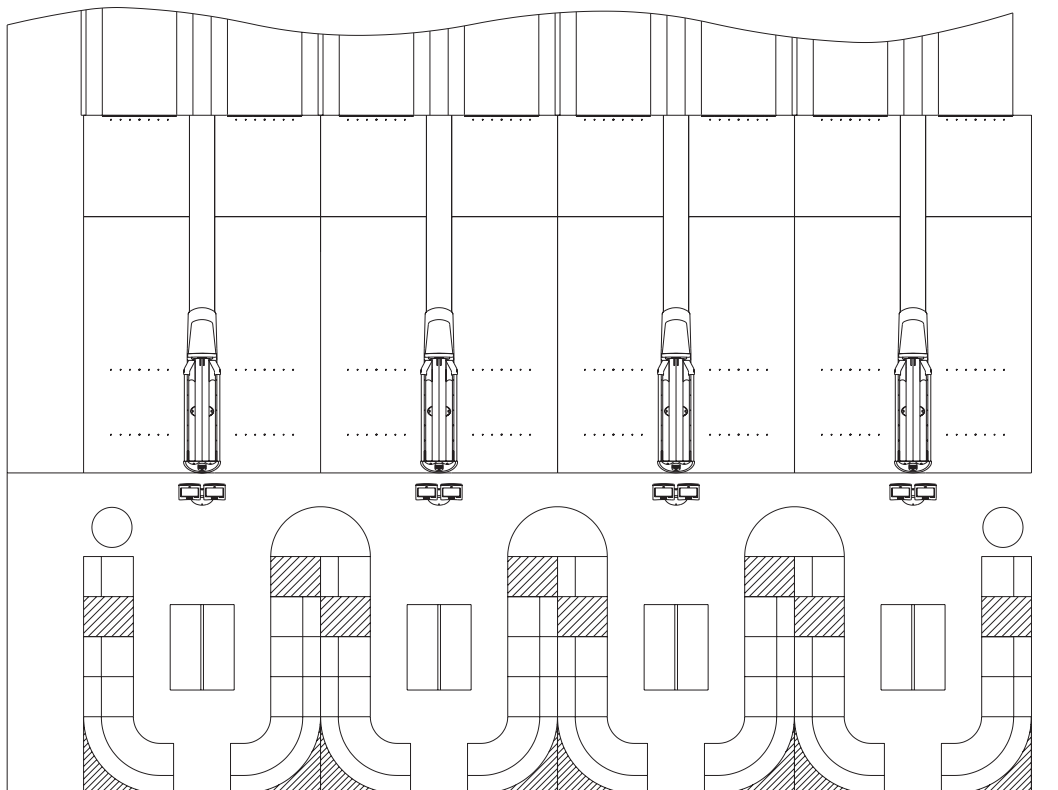

Figure 11

Figure 12

Figure 13

Figure 14

Figure 15

Figure 16

Figure 17

Figure 18

Figure 19

Figure 20

Figure 21

Intentionally Blank Page

Section 4: Center Stage Furniture Specifications

WOOD COLORS

WOOD COLOR CHART	
Suffix	Color
001	Sugar Maple
002	Honey Maple
003	Oiled Cherry
004	Walnut
005	Mahogany
006	Witchcraft