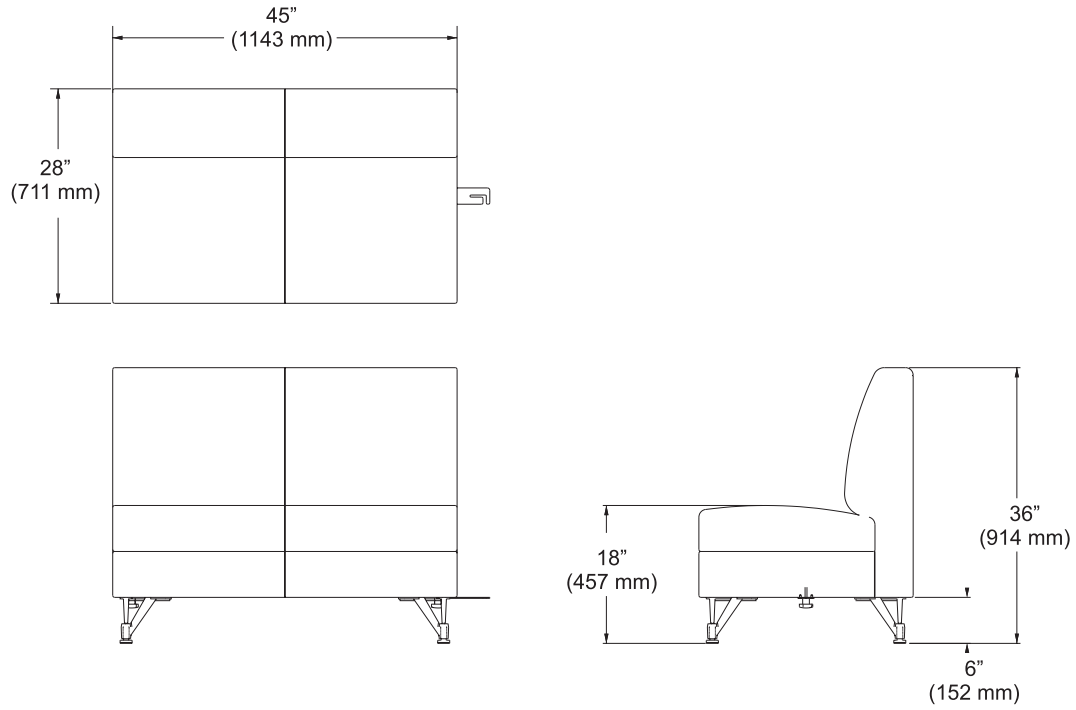

Two Seat Couch 64-860011-xxx