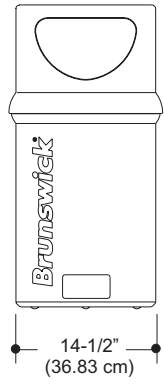

Round End Top

Round End Top w/Attached Seating
Swing Swivel w/Contour Seats

Trapezoid Top

Trapezoid Top w/Attached Seating

Swing Swivel w/Contour Seats

Half Width Rectangular Top

Triangular Top

Coat Hanger for Modular Wall

Shelf for Modular Walls

Ball Rack For Modular Walls

Trash Receptacle

TWIN SEAT BENCH SEATING

Plastic Drink Holder

End Table w/Holes

BALL RETURN RACK AND HOOD

BALL RACKS