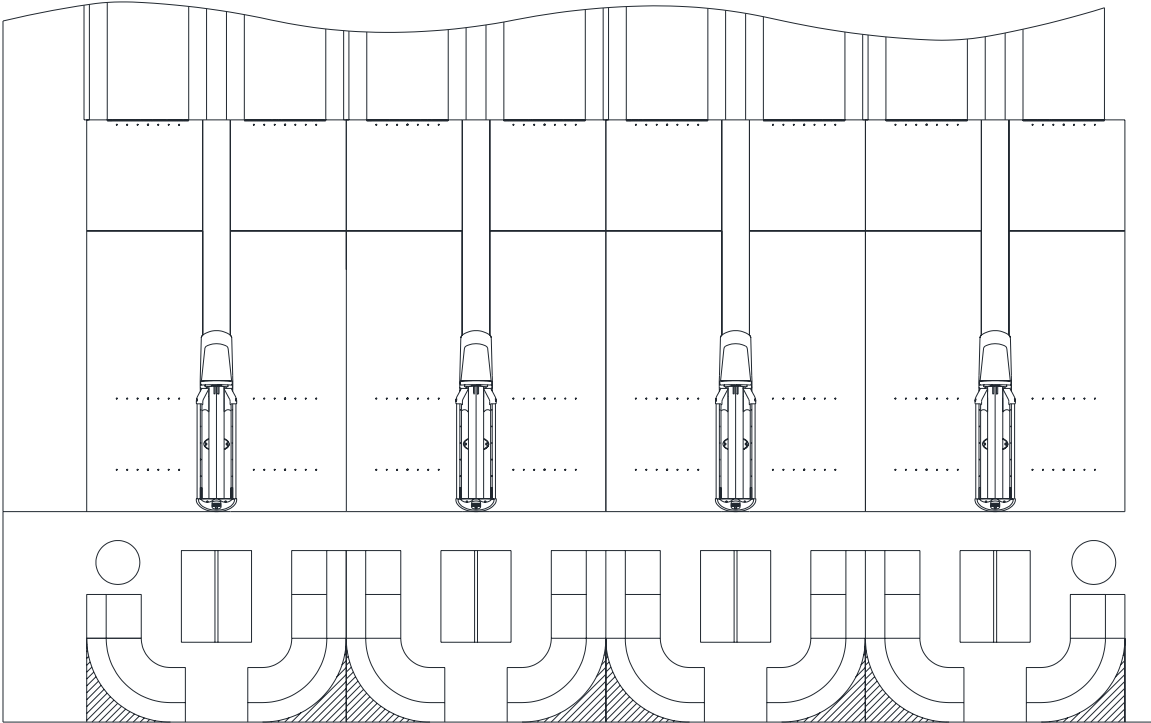

Circular House Ball Rack w/LCD

Circular House Ball Rack

In-Line House Ball Rack w/Top

TABLES AND CHAIRS

Cocktail Table Bar - Tall/Short

Triangle Table w/Leaning Rail

Free Standing Chair - Tall/Short

Premium Free Standing Chair - Tall/Short

Contour Seat

Intentionally Blank Page

Section 3: Center Stage Furniture Layouts

9' BOWLERS AREA

Figure 1

Figure 2

Figure 3

Figure 4

Figure 5

Figure 6

Figure 7

Figure 8

Figure 9

12' BOWLERS AREA

Figure 10

15' BOWLER'S AREA