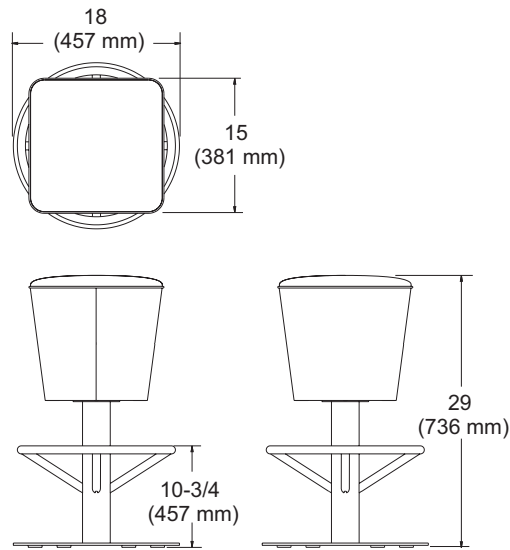

Mia Stool Seat 64-860105-xxx

Mia Stool Base 64-860104-XXX
Mia Stool Seat 64-860105-XXX