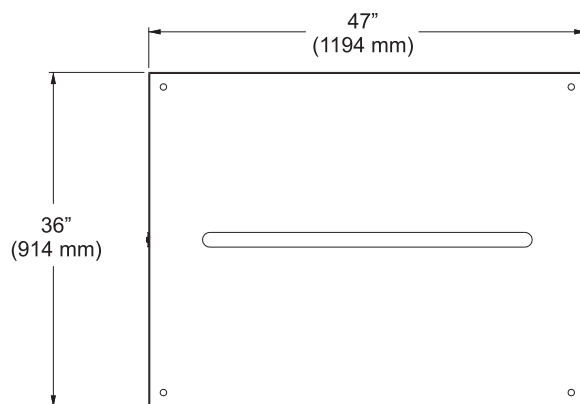

COFFEE TABLES

Standard Coffee Table and Divider 64-860039-xxx

Narrow Coffee Table 64-860040-xxx

Standard Coffee Table with Power 64-860041-xxx

Narrow Coffee Table with Power 64-860042-xxx

Coffee Table with Scorer and Power 64-860043-xxx