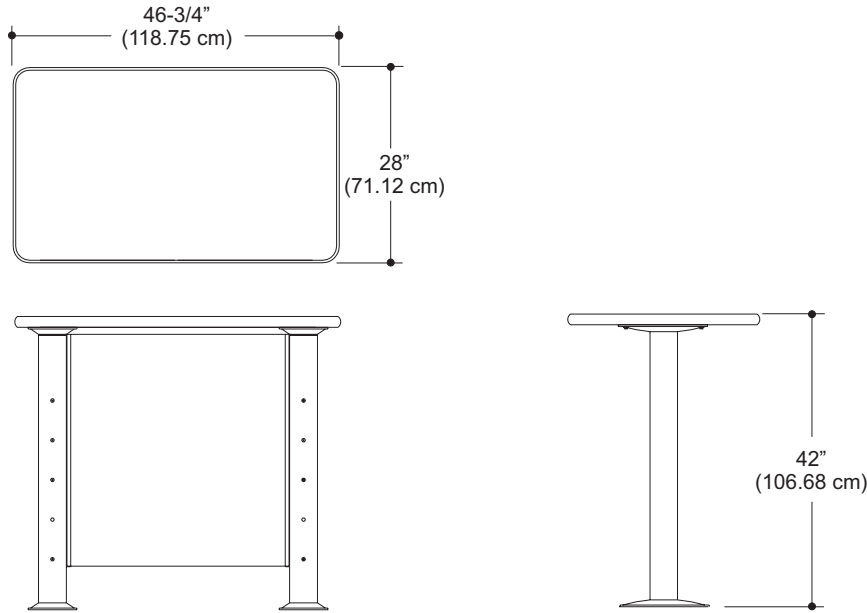

Some tables accommodate an optional, patented table-mounted scoring console with LCD or keypad. Refer to product specifications for details.

BOWLER TABLETOP SEATING

Triangular Tabletop

Swing Swivel w/Contour Seats

Oval Tabletop

Swing Swivel w/Contour Seats

Oval Tabletop - Reduced Length

Swing Swivel w/Contour Seats

MODULAR WALL

Rectangular Top

Rectangular Top w/Attached Seating

Swing Swivel w/Contour Seats