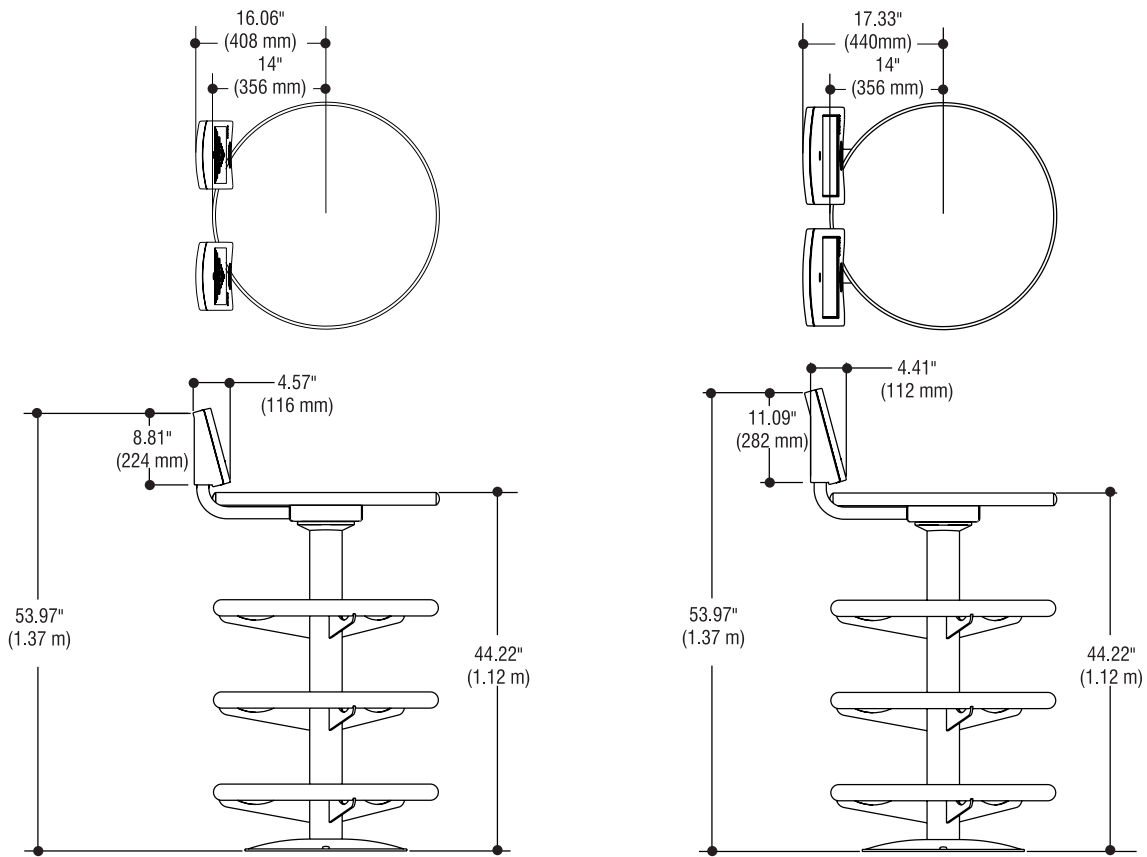

Shelf for Modular Walls

Ball Rack For Modular Walls

Trash Receptacle

TWIN SEAT BENCH SEATING

Plastic Drink Holder

End Table w/Holes

BALL RETURN RACK AND HOOD

BALL RACKS

Circular House Ball Rack w/LCD

Circular House Ball Rack

In-Line House Ball Rack w/Top

TABLES AND CHAIRS

Cocktail Table Bar - Tall/Short

Triangle Table w/Leaning Rail

Free Standing Chair - Tall/Short

Premium Free Standing Chair - Tall/Short