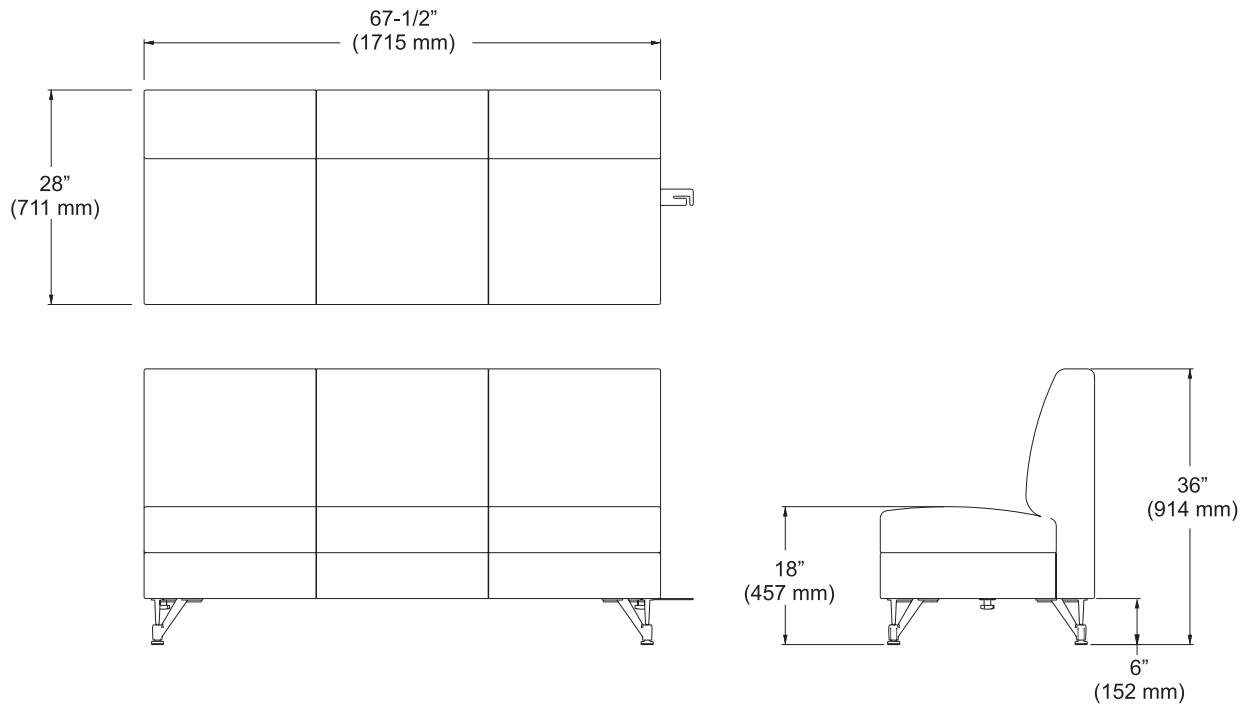

Two Seat Couch 64-860013-xxx