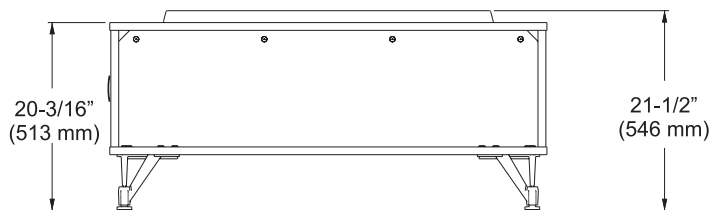

COFFEE TABLES

Standard Coffee Table and Divider 64-860039-xxx

Narrow Coffee Table 64-860040-xxx

Standard Coffee Table with Power 64-860041-xxx

Narrow Coffee Table with Power 64-860042-xxx

Coffee Table with Scorer and Power 64-860043-xxx