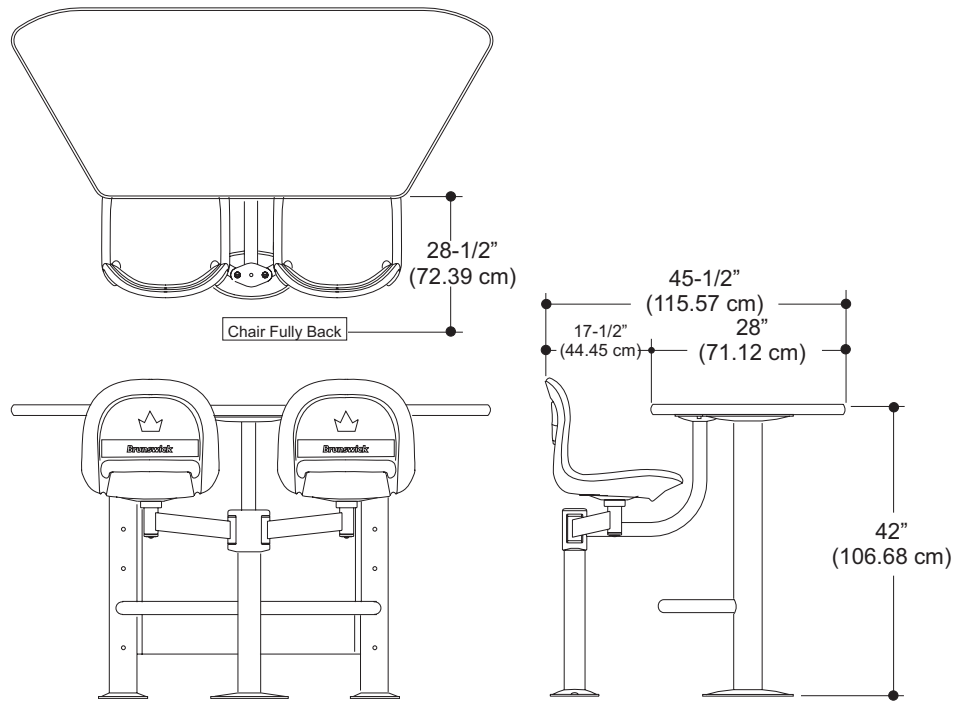

Round End Top

Round End Top w/Attached Seating
Swing Swivel w/Contour Seats

Trapezoid Top

Trapezoid Top w/Attached Seating

Swing Swivel w/Contour Seats

Half Width Rectangular Top

Triangular Top

Coat Hanger for Modular Wall

Shelf for Modular Walls

Ball Rack For Modular Walls

Trash Receptacle

TWIN SEAT BENCH SEATING

Plastic Drink Holder

End Table w/Holes

BALL RETURN RACK AND HOOD

BALL RACKS

Circular House Ball Rack w/LCD

Circular House Ball Rack

In-Line House Ball Rack w/Top

TABLES AND CHAIRS

Cocktail Table Bar - Tall/Short

Triangle Table w/Leaning Rail

Free Standing Chair - Tall/Short

Premium Free Standing Chair - Tall/Short