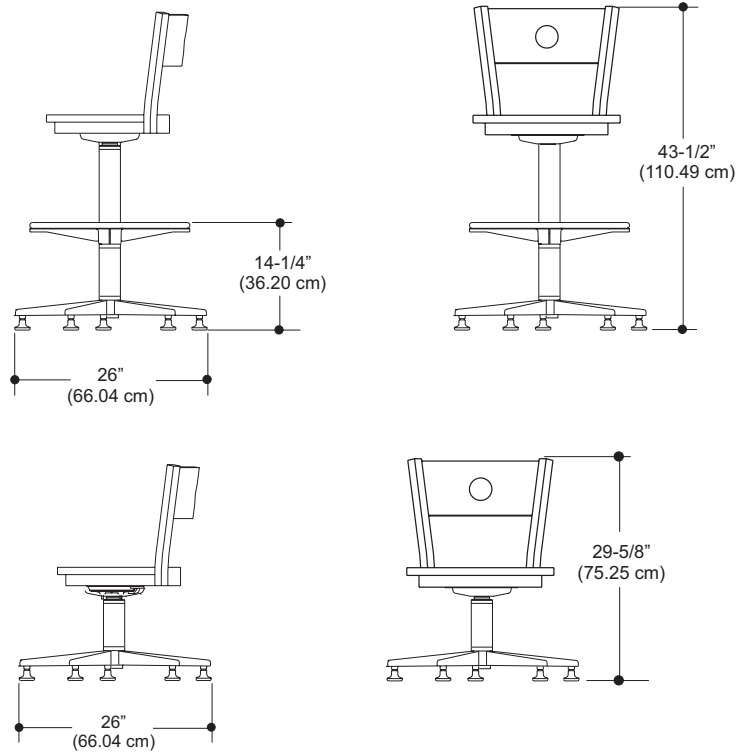

Shelf for Modular Walls

Ball Rack For Modular Walls

Trash Receptacle

TWIN SEAT BENCH SEATING

Plastic Drink Holder

End Table w/Holes

BALL RETURN RACK AND HOOD

BALL RACKS

Circular House Ball Rack w/LCD

Circular House Ball Rack

In-Line House Ball Rack w/Top

TABLES AND CHAIRS

Cocktail Table Bar - Tall/Short

Triangle Table w/Leaning Rail

Free Standing Chair - Tall/Short

Premium Free Standing Chair - Tall/Short