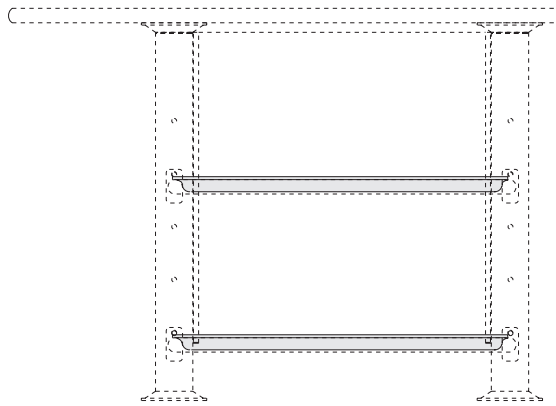

Shelf for Modular Walls