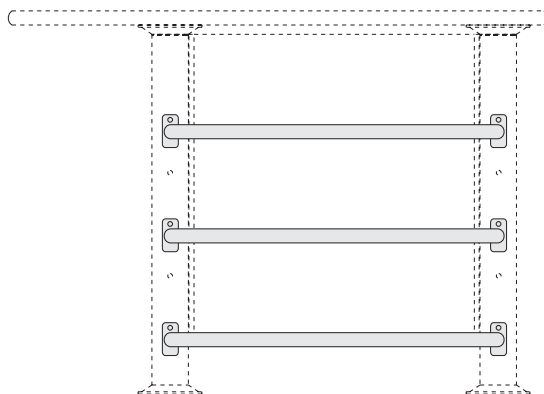

Round End Top

Round End Top w/Attached Seating
Swing Swivel w/Contour Seats

Trapezoid Top

Trapezoid Top w/Attached Seating

Swing Swivel w/Contour Seats

Half Width Rectangular Top

Triangular Top

Coat Hanger for Modular Wall

Shelf for Modular Walls

Ball Rack For Modular Walls

Trash Receptacle

TWIN SEAT BENCH SEATING

Plastic Drink Holder

End Table w/Holes

BALL RETURN RACK AND HOOD

BALL RACKS