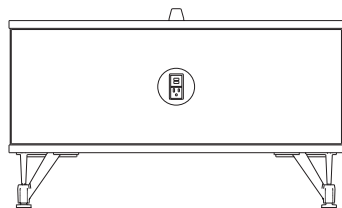

COFFEE TABLES

Standard Coffee Table and Divider 64-860039-xxx

Narrow Coffee Table 64-860040-xxx

Standard Coffee Table with Power 64-860041-xxx

Narrow Coffee Table with Power 64-860042-xxx

Coffee Table with Scorer and Power 64-860043-xxx