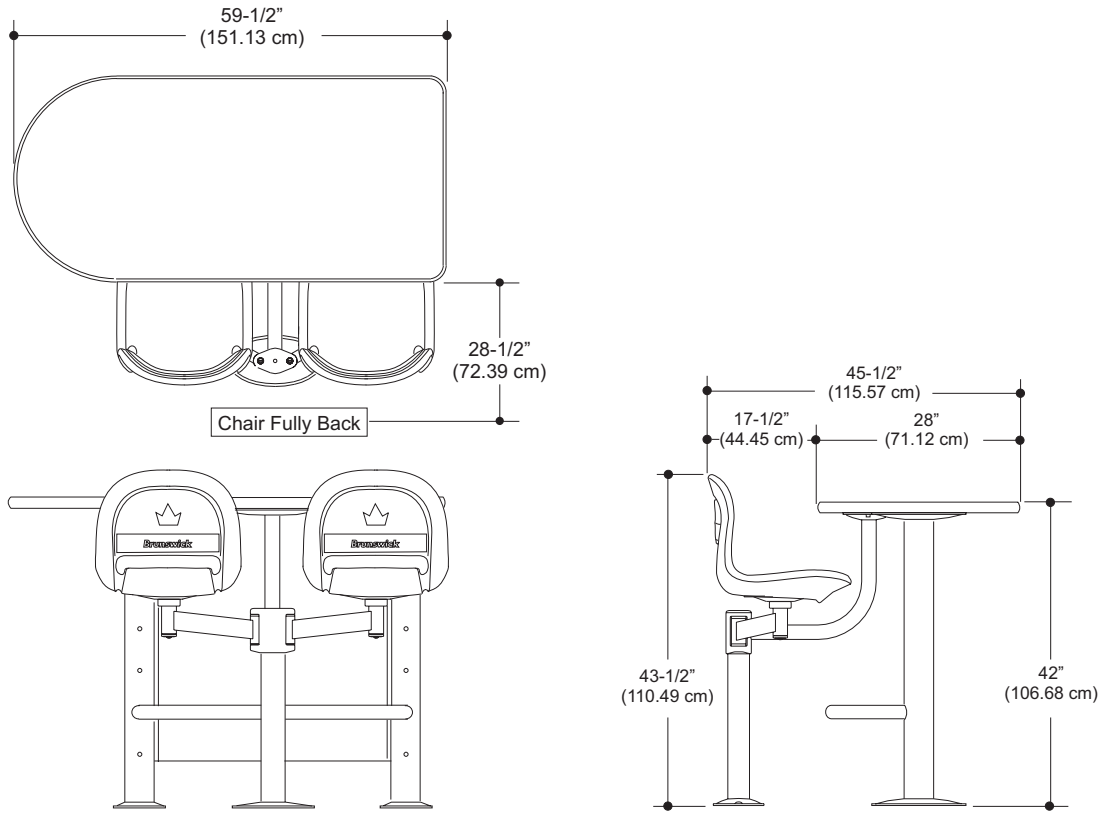

Round End Top w/Attached Seating
Swing Swivel w/Contour Seats