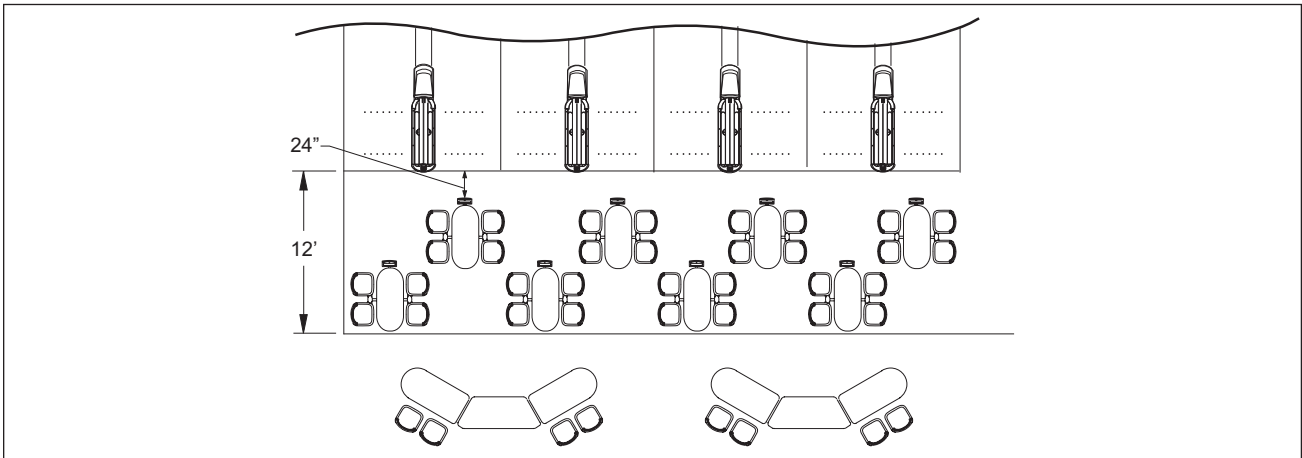

12' Bowlers Area

Frameworkx Celebration Series with 12' Bowler's Area