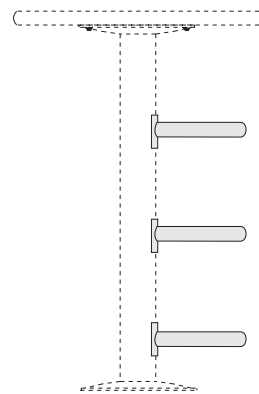

Some tables accommodate an optional, patented table-mounted scoring console with LCD or keypad. Refer to product specifications for details.

BOWLER TABLETOP SEATING

Triangular Tabletop

Swing Swivel w/Contour Seats

Round End Top

Round End Top w/Attached Seating
Swing Swivel w/Contour Seats

Trapezoid Top

Trapezoid Top w/Attached Seating

Swing Swivel w/Contour Seats

Half Width Rectangular Top

Triangular Top

Coat Hanger for Modular Wall

Shelf for Modular Walls

Ball Rack For Modular Walls

Trash Receptacle

TWIN SEAT BENCH SEATING

Plastic Drink Holder

End Table w/Holes

BALL RETURN RACK AND HOOD

BALL RACKS