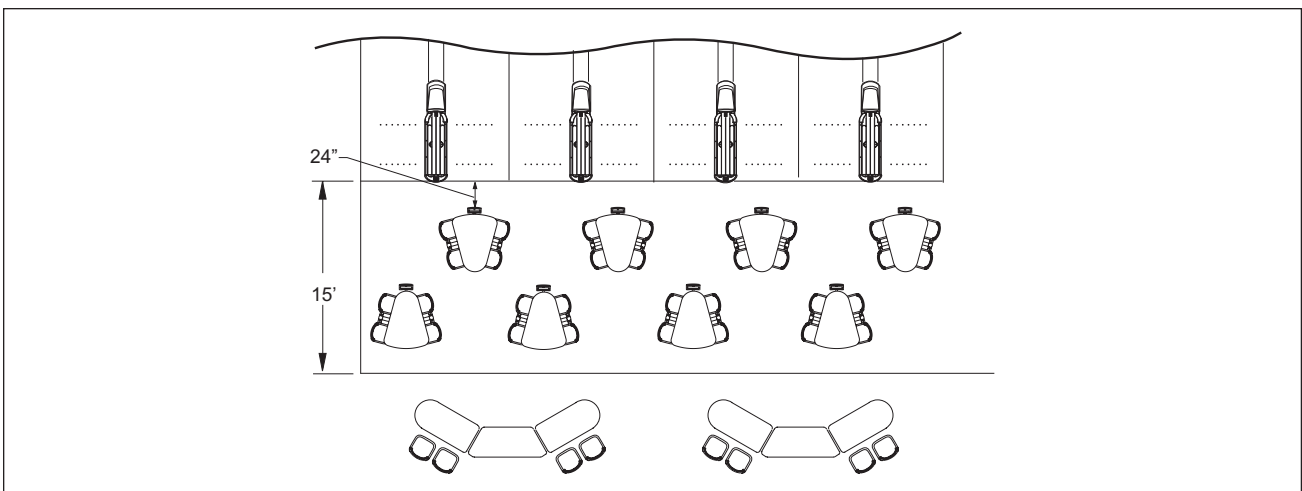

15' Bowlers Area

Frameworkx Celebration Series with 15' Bowler's Area

Section 2: Framework Furniture Specifications

FRAMEWORX® FURNITURE

The Framework Line by Brunswick has revolutionized the way centers function today. Customer-friendly seating and configuration flexibility have removed old barriers and allowed centers to improve traffic flow and free up valuable concourse space for additional revenue generators, such as amusements, restaurants, and snack bars.