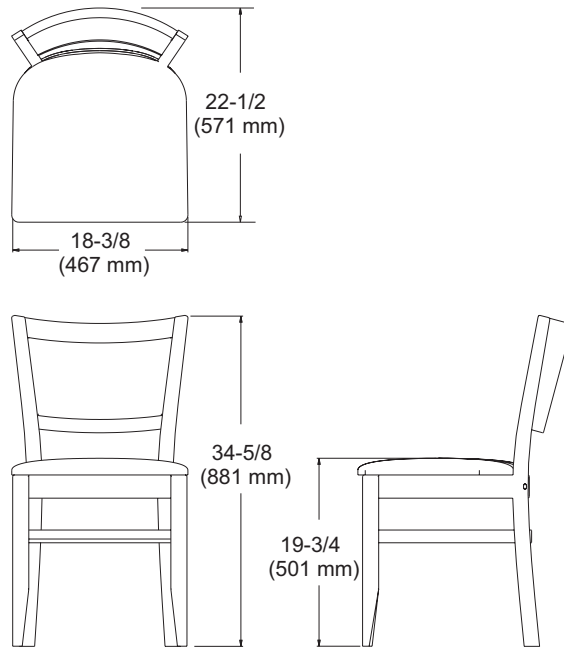

Mama Melissa Chair Seat 64-860117-xxx

Mama Melissa Barstool Base 64-860118-XXX
Mama Melissa Chair Seat 64-860117-XXX