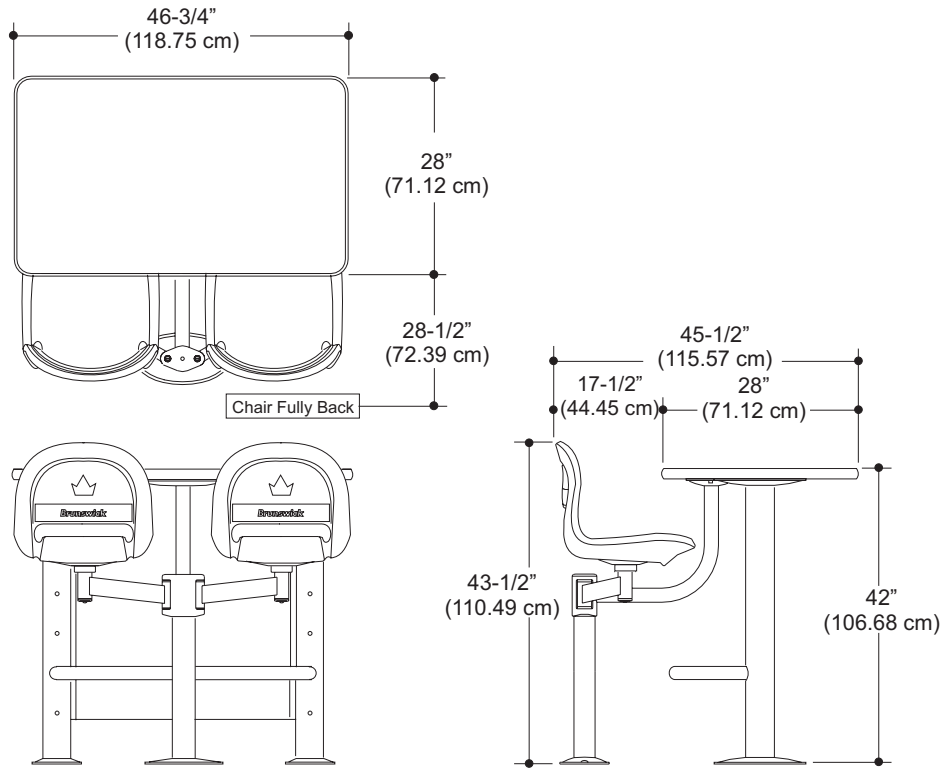

Some tables accommodate an optional, patented table-mounted scoring console with LCD or keypad. Refer to product specifications for details.

BOWLER TABLETOP SEATING

Triangular Tabletop

Swing Swivel w/Contour Seats

Oval Tabletop

Swing Swivel w/Contour Seats

Oval Tabletop - Reduced Length

Swing Swivel w/Contour Seats

MODULAR WALL

Rectangular Top

Rectangular Top w/Attached Seating

Swing Swivel w/Contour Seats