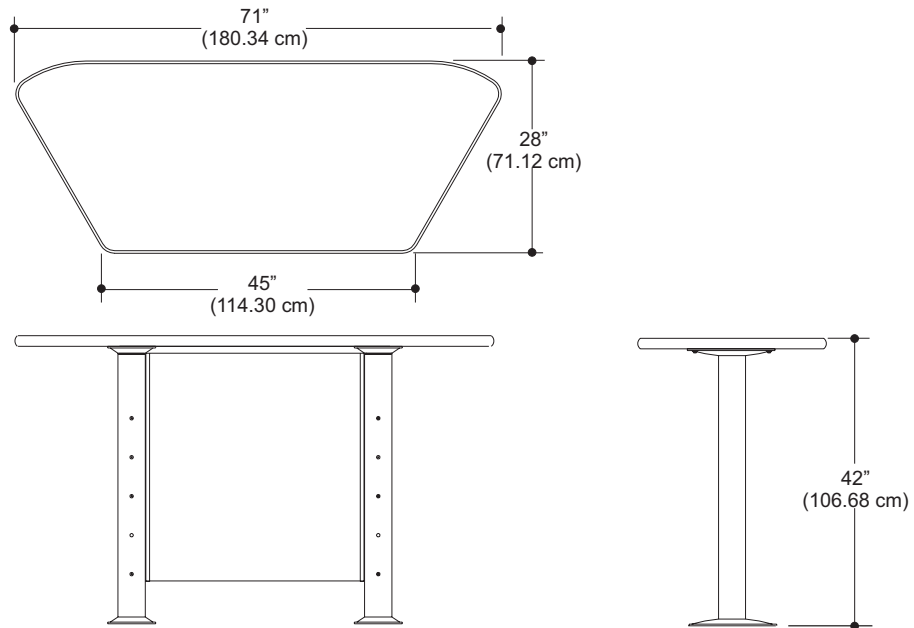

Trapezoid Top