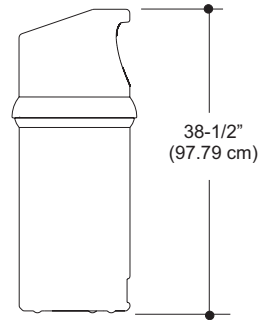

Trash Receptacle