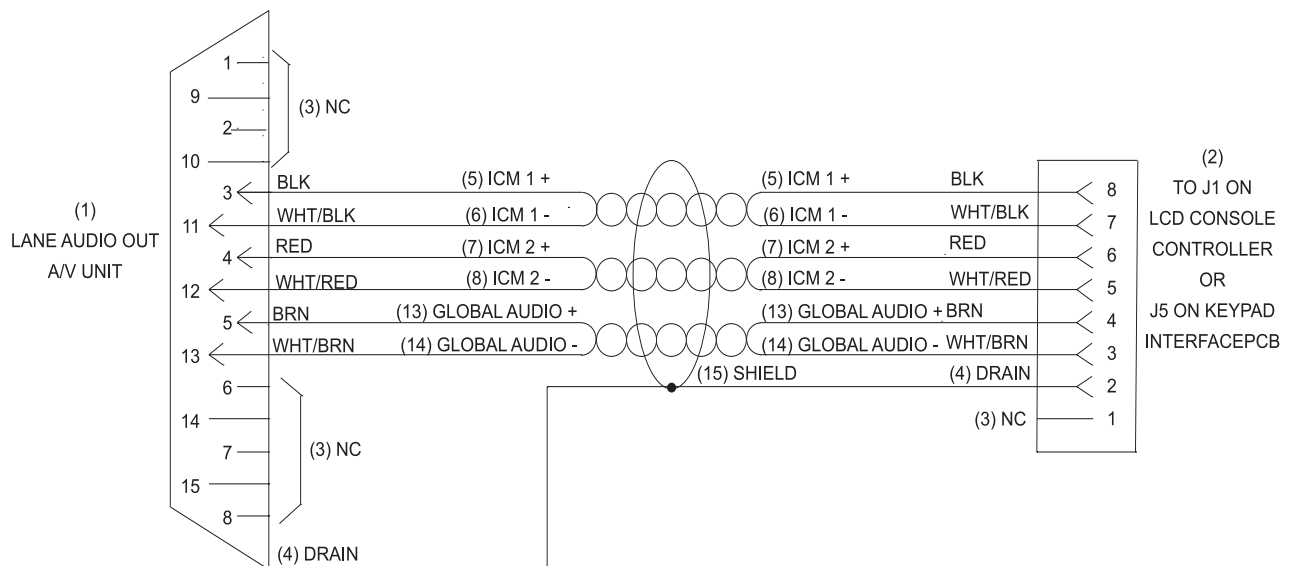

SERVICE BULLETIN

Subject: Incorrect Vector Global Audio Wiring Diagram

Date: 5/2/05

Distribution: Vector Scorer Customers

Bulletin No. SB05-4

It has come to our attention that the Global Audio wiring diagram on page 56 of the Vector Scorer Service Manual, part number 57-900621-000, is incorrect. Figure 1 shows the incorrect diagram and Figure 2 shows the correct diagram.