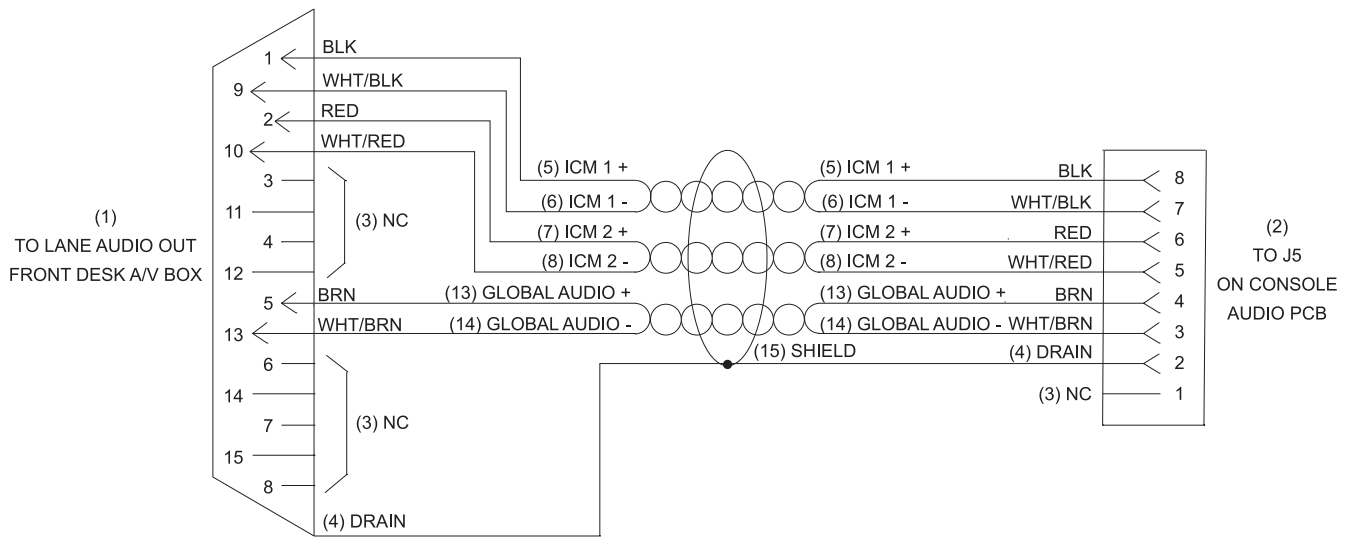

*Incorrect Diagram
Figure 1*

Correct Diagram
Figure 2

If you have questions regarding this or any other Service Bulletin, please contact the Brunswick Customer Response Center at 1-800-323-8141 or 231-725-4966, FAX 231-725-4667, or E-mail <http://www.brunswickbowling.com/contact_us>

Kord L. Daniels

Kord L. Daniels
Service Product Engineer

David E. Rice

David E. Rice
Director of Worldwide Service