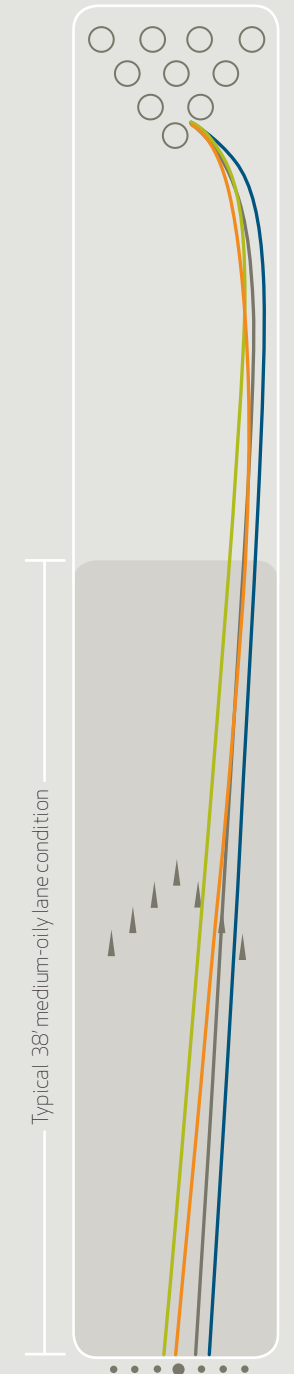

- Diamondback
- Anaconda
- Python
- Rattler

ADVANCED PERFORMANCE	COVERSTOCK	FACTORY FINISH	HOOK POTENTIAL	LENGTH	SHAPE	RG-MAX	RG-MIN	RG-DIFF	RG-AVG	WEIGHTS
Anaconda	Activator™ Plus	500 Siaair Miro Pad; Rough Buff	155	105	70	2.511	2.464	0.047	2.6	10-16
Diamondback	Activator Solid	500; 2,000 Siaair Miro Pad	160	100	80	2.539	2.496	0.043	3.5	10-16
Rattler	Activator	Rough Buff; High Gloss Polish	125	110	85	2.539	2.496	0.043	3.5	10-16
Python	EnMotion™	Rough Buff; High Gloss Polish	115	100	70	2.522	2.480	0.042	3.0	10-16