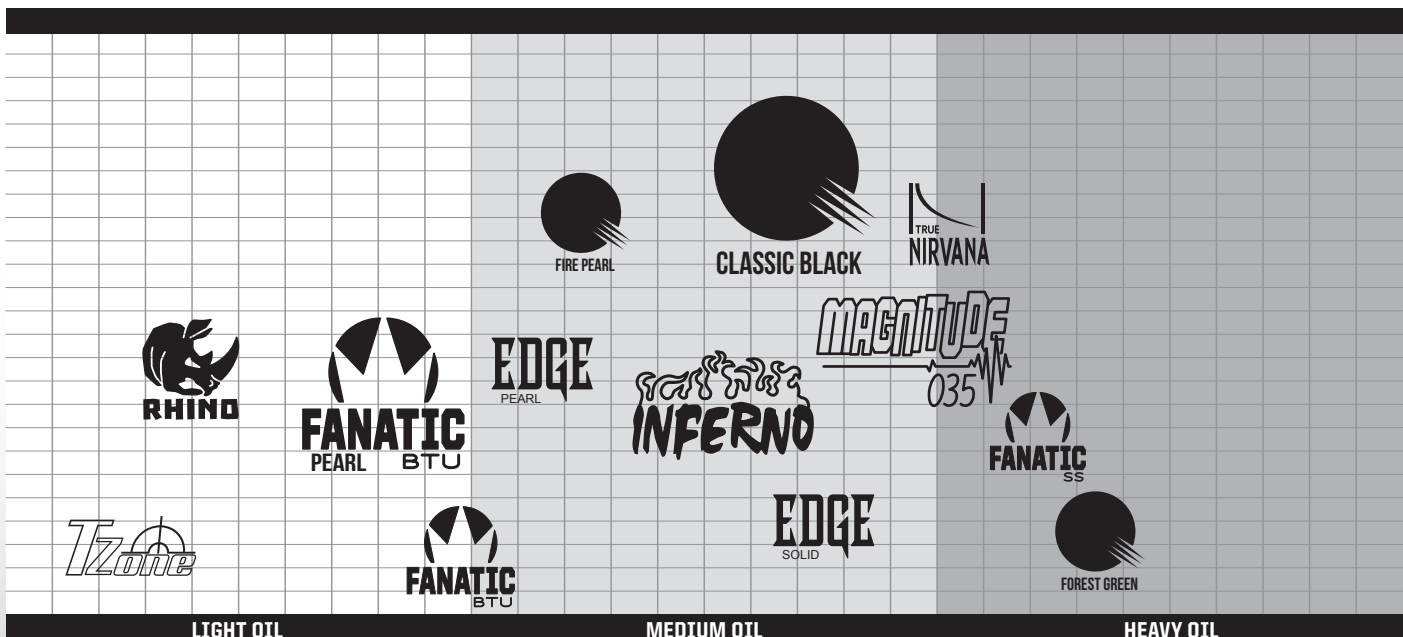

HOOK POTENTIAL

LOW

MEDIUM

HIGH

FLIP

BACKEND REACTION

SMOOTH

LIGHT OIL

MEDIUM OIL

HEAVY OIL