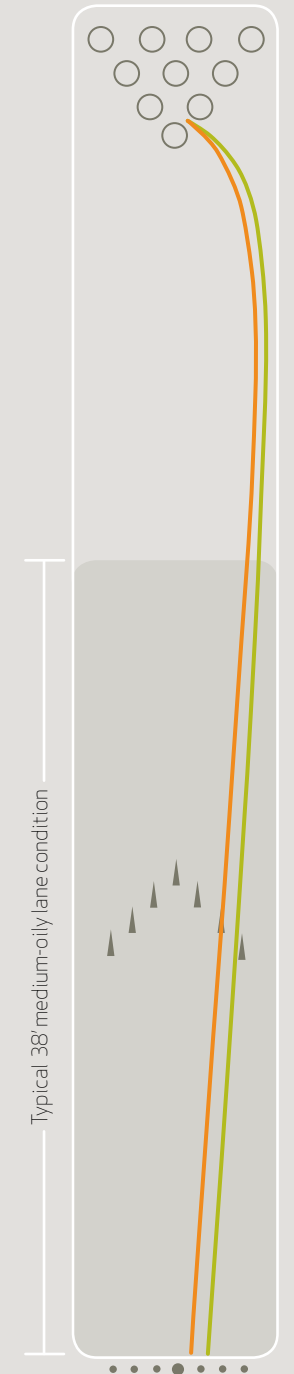

MASSIVE DAMAGE™ - NEW

With its Rough Buff finish, the Massive Damage will rev quickly in the mid-lane with a strong continuous backend reaction that matches up on medium oil lane conditions for a wide range of bowling styles.

60-105381

LOW RG CORE

The Massive Damage features a new Low RG Performance core that revs quickly providing mid-lane control with a strong predictable backend motion.

DAMAGE™

With its high gloss finish, the Damage provides excellent length with a quick response to friction at the breakpoint. With the highest rated breakpoint shape, at the Advanced Performance price point, Damage matches up on medium to dry lane conditions for a wide range of bowling styles.

60-105334

HIGH RG PERFORMANCE CORE

The Damage incorporates a new High RG performance core that provides easy length through the heads and mid-lane while maintaining axis rotation for a strong continuous backend motion.

- Massive Damage
- Damage

ADVANCED PERFORMANCE	COVERSTOCK	FINAL FINISH	HOOK POTENTIAL	LENGTH	SHAPE	RG-MAX	RG-MIN	RG-DIFF	RG-AVG	WEIGHTS
Massive Damage	Activator Plus	Rough Buff	155	105	75	2.531	2.481	0.050	3.7	10-16
Damage	PowrKoil 18 Pearl	High Gloss Polish	125	115	90	2.604	2.559	0.045	5.5	10-16