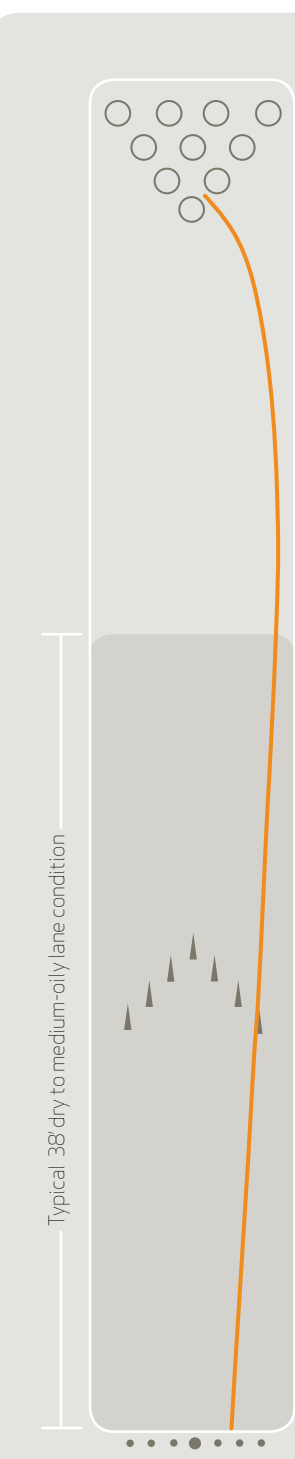

ENTRY LEVEL PERFORMANCE

STRIKE LINES

SLINGSHOT® — NEW COLOR

The Slingshot features the popular Brunswick PowrKoil 17™ Reactive coverstock. PowrKoil 17 is a mild reactive coverstock that will create length with a medium response to friction on dry to medium-dry lane conditions. The Slingshot is available in a variety of bright pearlized colors to match any bowler's style.

2-PIECE SHAPED CORE

The first ball in its class with a two-piece shaped dynamic core that offers multiple drilling options and stronger hitting power compared to traditional three-piece pancake weight-block cores available at this price point.

RED PEARL/SILVER PEARL
60-105281

SILVER PEARL/BLACK PEARL
61-105280

NEW — RED PEARL/ORANGE PEARL — 60-105452

BALL NAME	COVERSTOCK	FINAL FINISH	HOOK	LENGTH	SHAPE	RG-MAX	RG-MIN	RG-DIFF	RG-AVG	WEIGHTS
Slingshot	PowrKoil 17 - Reactive	HighGloss Polish	60	160	65	2.603	2.586	0.017	5.9	10-16

Slingshot